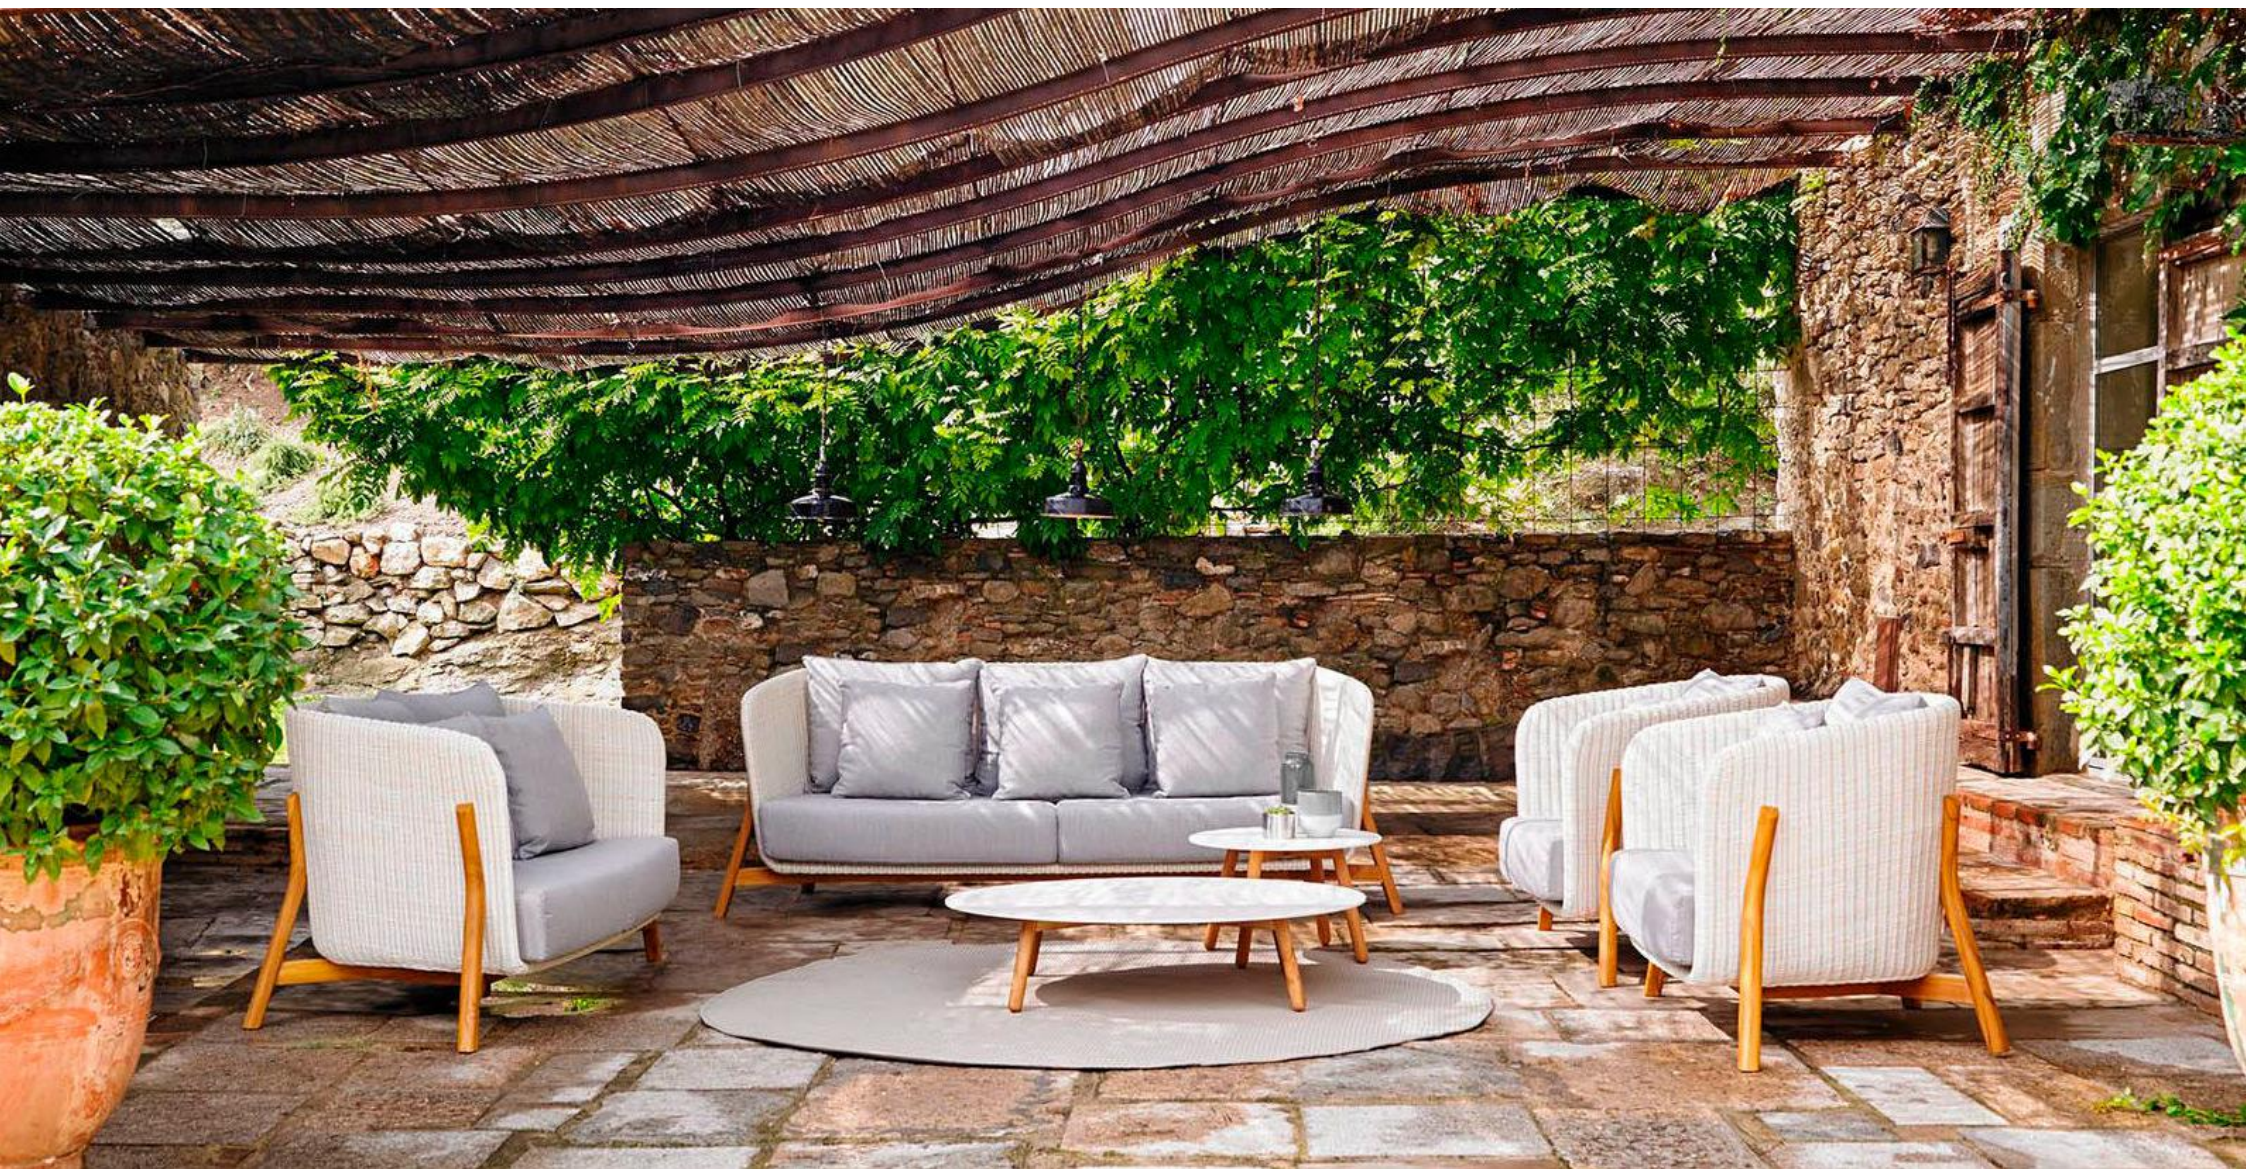

Carfu

WEAVE
Craft
live life outdoors