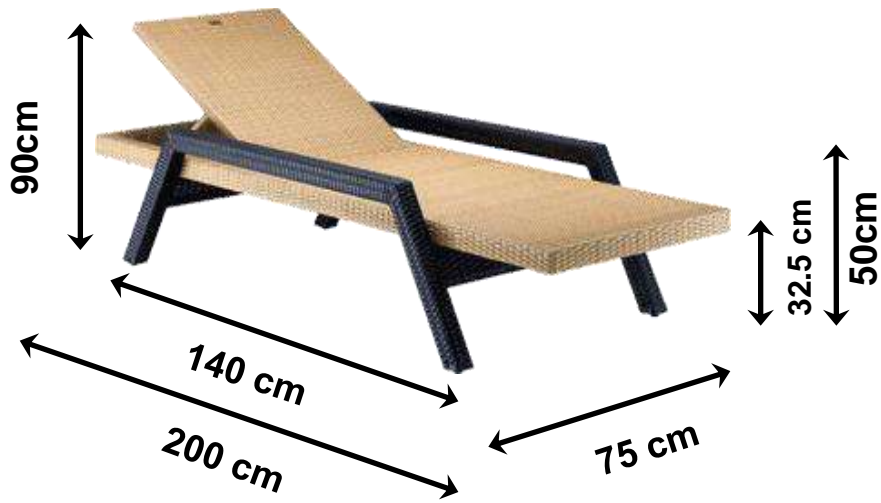

70 cm

90 cm

35 cm

Lounger - WC/SL-533

DURBAN LOUNGER

Lounger - WC/SL-534

DURBAN LOUNGER

A 7.5 cm cushion is used on top of this lounger