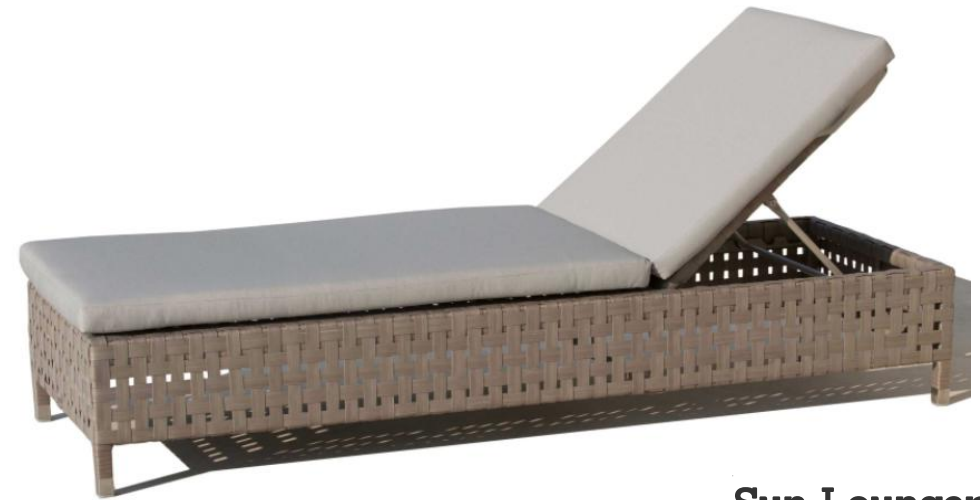

# Peninsula

The "*Peninsula Collection*" is unique in its style, the fluid seamless curving lines and open side creates a virtual space. This contemporary styled furniture has a low back, which will not impede your view if looking out over the setting. The chair has side arms but no skirt, endowing it with a modern and light appearance that is ideally suited to modern contemporary homes and gardens.

# Havelock

**WEAVE**  
*Craft*  
live life outdoors

Dining Chair

*Havelock*

**WEAVE**  
*Craft*  
live life outdoors

**Day Bed**

*Havelock*

**WEAVE**  
*Craft*  
live life outdoors

# Havelock

**WEAVE**  
*Craft*  
live life outdoors

**Sun Lounger**

**C - Shape Side table**