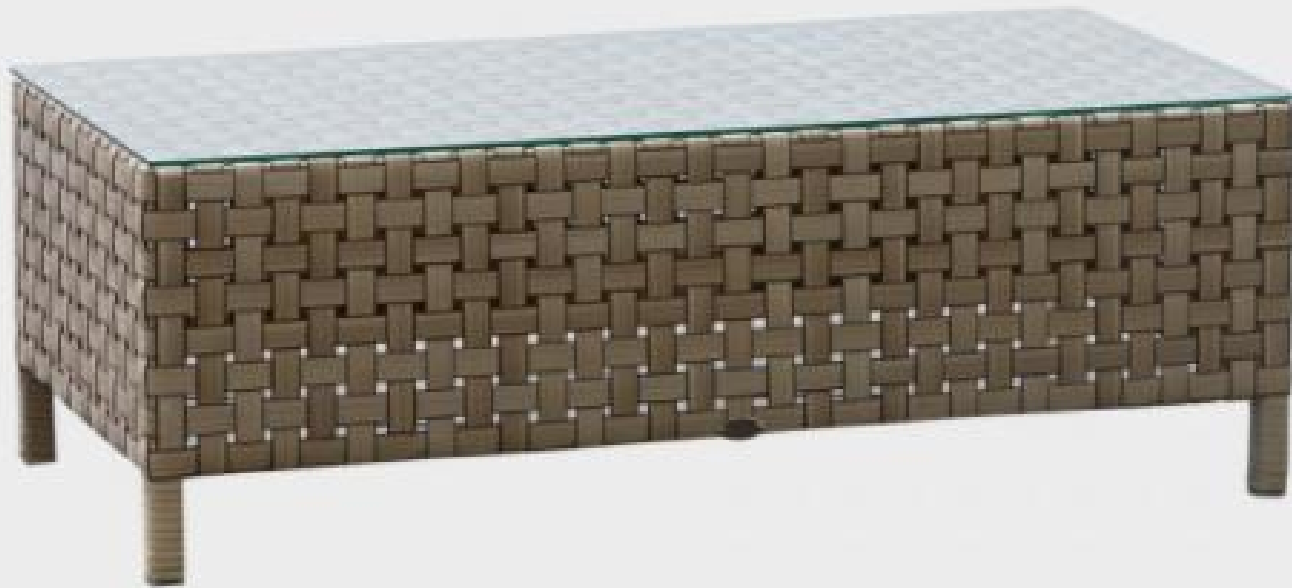

# Peninsula

The "*Peninsula Collection*" is unique in its style, the fluid seamless curving lines and open side creates a virtual space. This contemporary styled furniture has a low back, which will not impede your view if looking out over the setting. The chair has side arms but no skirt, endowing it with a modern and light appearance that is ideally suited to modern contemporary homes and gardens.

*Havelock*

**WEAVE**  
*Craft*  
live life outdoors

*Havelock*

**WEAVE**  
*Craft*  
live life outdoors

*Havelock*

**WEAVE**  
*Craft*  
live life outdoors

Center Table

Side Table