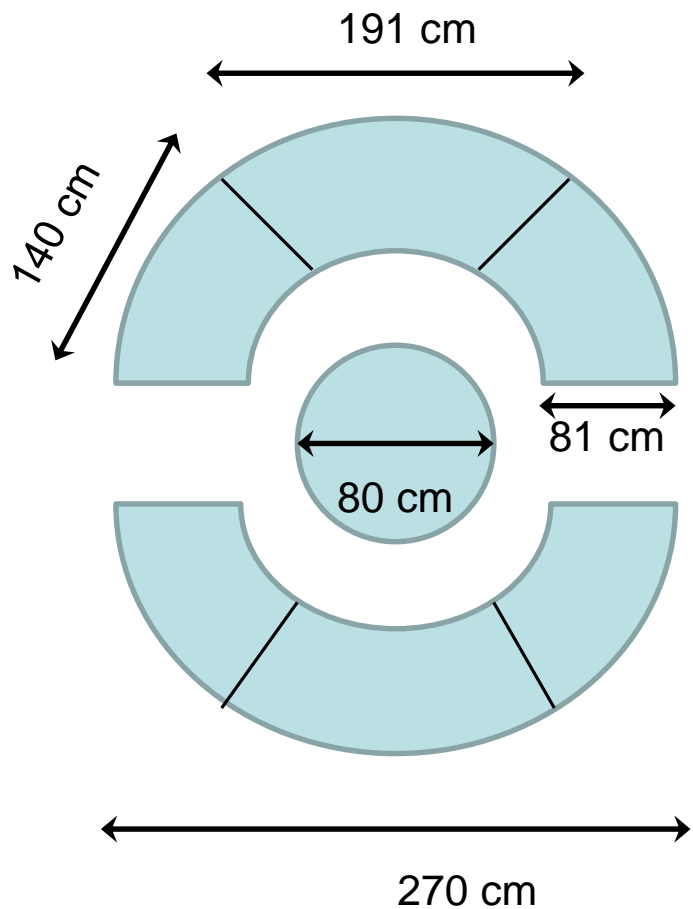

COLLOSEUM SET

WC/SF-223