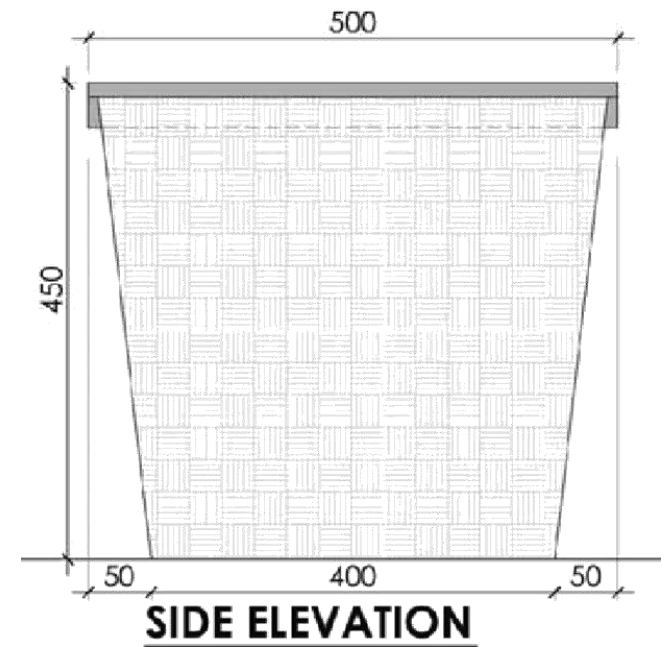

LEONARDO SET

Coffee table

WC/SF-238