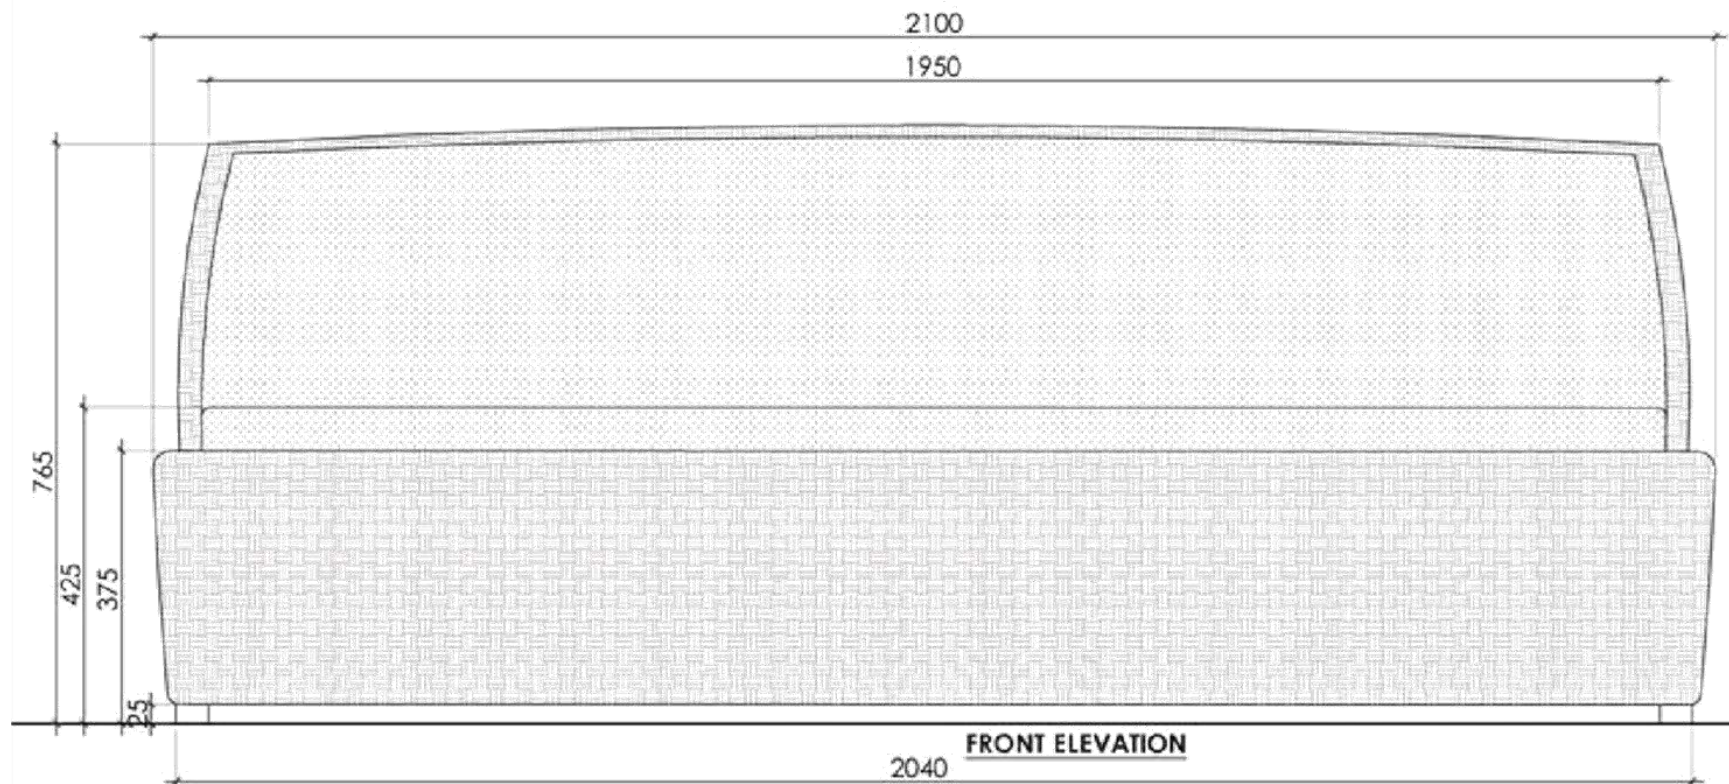

LEONARDO SET

Three seater

WC/SF-238