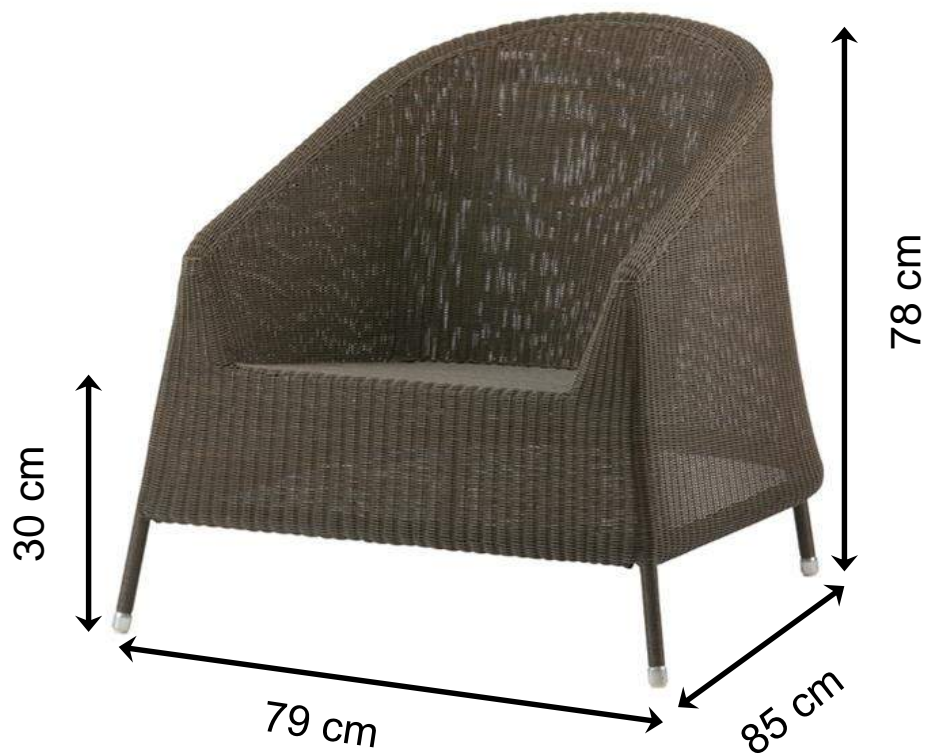

Cushion thickness 7.5 cm extra

WC/SF-201

STRATFORD SET

Cushion thickness 7.5 cm extra

WC/SF-201

LAURA SET

WC/SF-203

LAURA SET

Ottoman : 45 x 60 x 40(H) cm

40cm

80cm

80cm

Single seater 65cm
Two seater 125cm
Three seater 185cm

Center table

100 x 60cm

45cm

Side table

45x45cm

50cm

Center table

100x60cm

40cm

Ottoman : 70 x 70 x 40(H) cm

WC/SF-206

40cm

90cm

80cm

Single seater 90cm
Two seater 160cm
Three seater 210cm

Center table

120x 80cm
80cm dia

50cm
50cm

Ottoman : 80 x45 x 40(H) cm