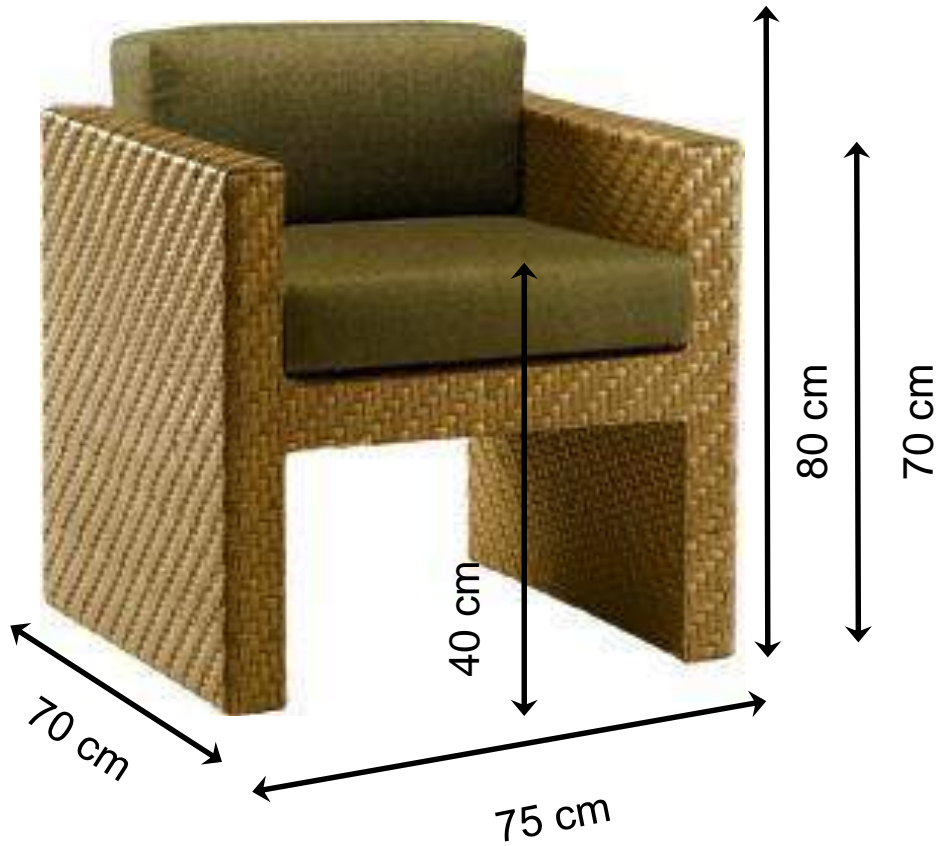

Ottoman : 45 x 60 x 40(H) cm

40cm

80cm

80cm

Single seater 65cm
Two seater 125cm
Three seater 185cm

Center table

100 x 60cm

45cm

40cm

90cm

80cm

Single seater 90cm
Two seater 160cm
Three seater 210cm

Center table

120x 80cm
80cm dia

50cm
50cm

Ottoman : 80 x45 x 40(H) cm

Ottoman : 70 x 100 x 42.5(H) cm

42.5cm

85cm

50cm

Single seater 90cm
Two seater 150cm
Three seater 210cm

Center table

100 x 60cm

45cm

Single seater 75cm
Two seater 135cm
Three seater 195cm

Center table

75x75cm

45cm

Side table

45x45cm

55cm

WC/SF-217