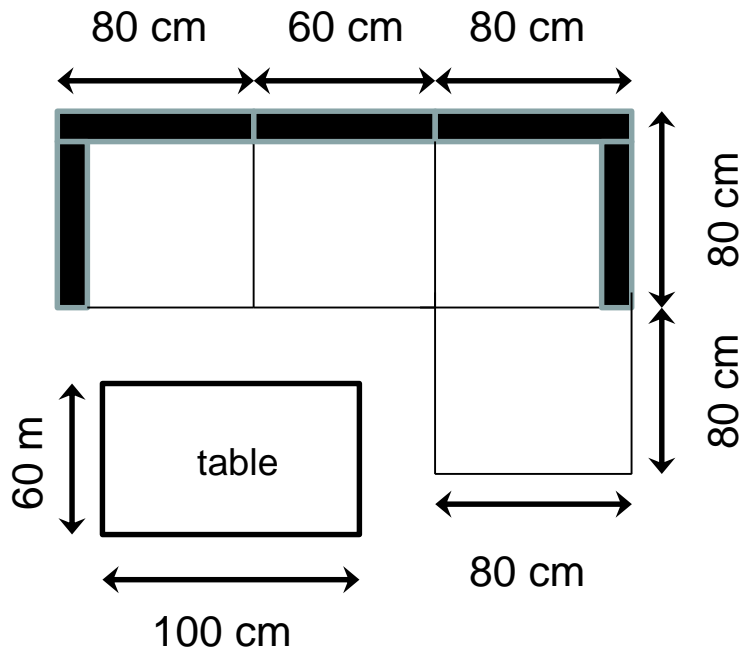

Ottoman : 45 x 60 x 40(H) cm

40cm

80cm

80cm

Single seater 65cm
Two seater 125cm
Three seater 185cm

Center table

100 x 60cm

45cm

ARIZONA SET

WC/SF-207

ARIZONA SET

40cm

80cm

70cm

Single seater 80cm
Two seater 140cm
Three seater 200cm

Center table

100x60cm

45cm

WC/SF-207

MODULAR EXTENSION SET

WC/SF-208

MODULAR EXTENSION SET

WC/SF-208

MODULAR EXTENSION SET (WITH BUILT IN SIDE TABLE)

40cm

90cm

80cm

Single seater 90cm
Two seater 160cm
Three seater 210cm

Center table

120x 80cm
80cm dia

50cm
50cm

Ottoman : 80 x45 x 40(H) cm