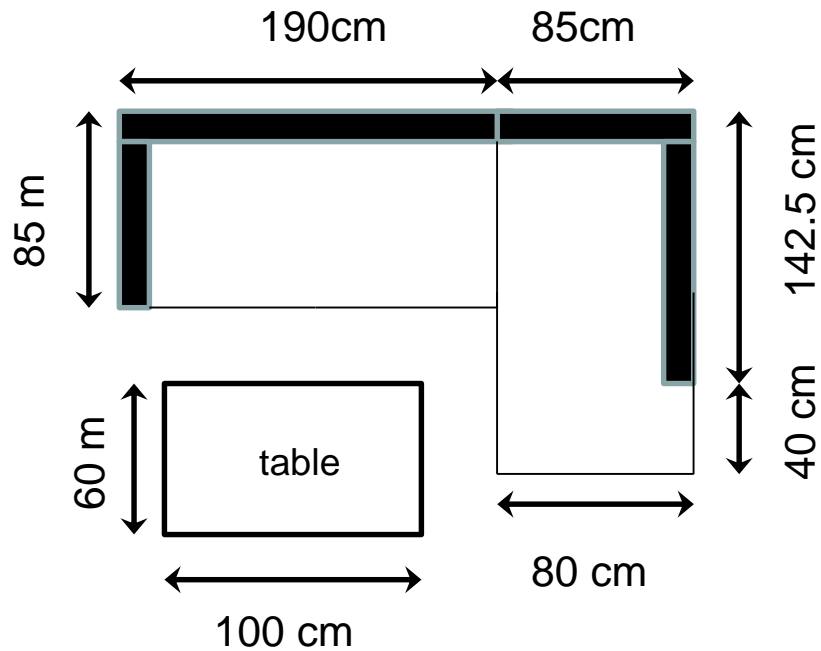

L – SHAPE DARWIN SET

WC/SF-216