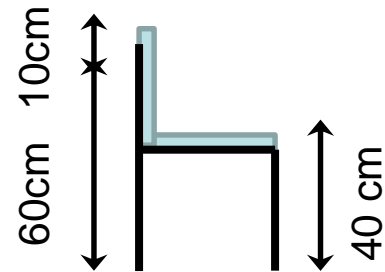

MODULAR EXTENSION SET (WITH BUILT IN SIDE TABLE)

WC/SF-209