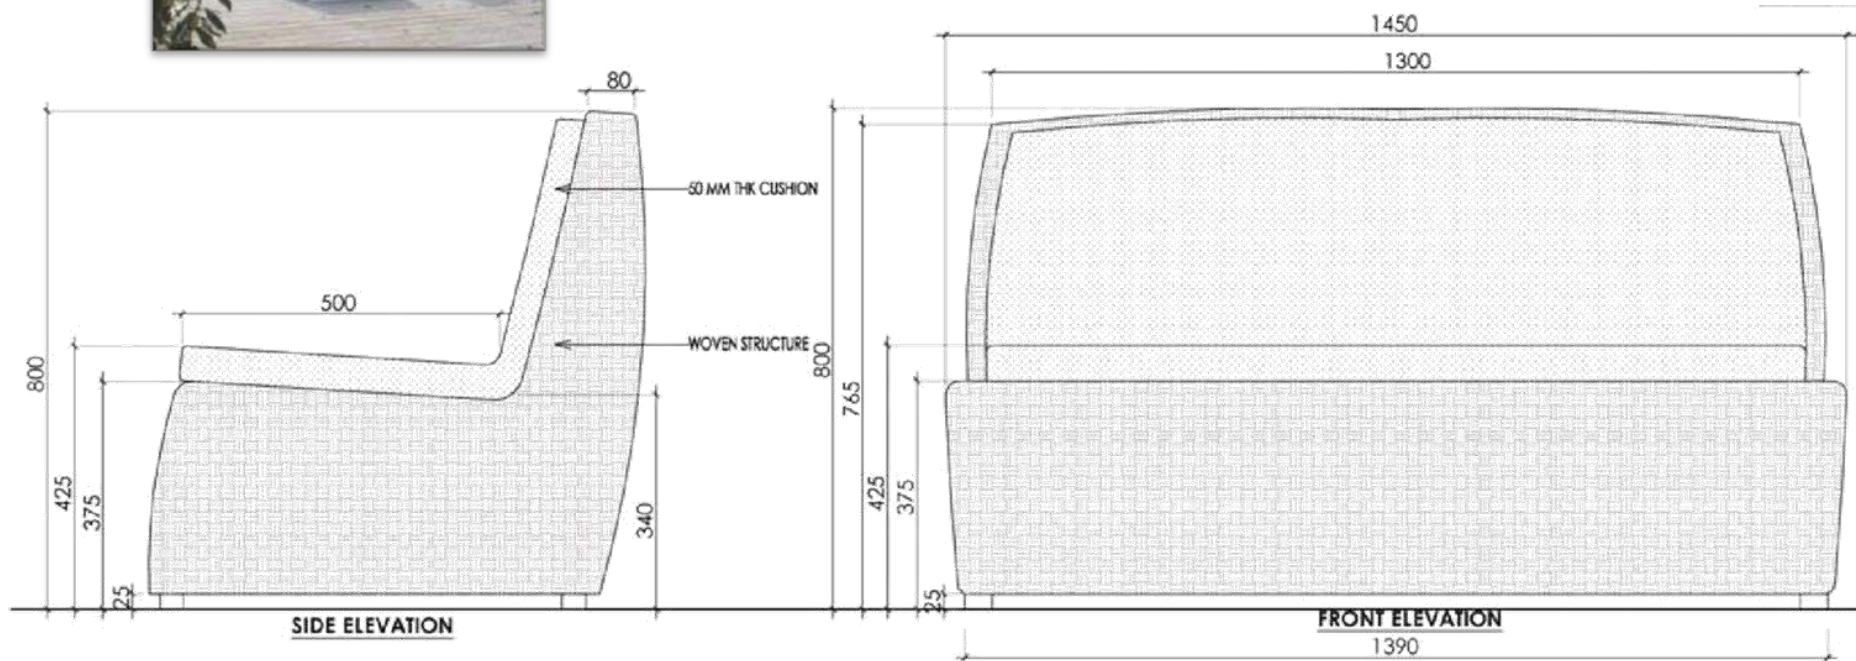

LEONARDO SET

ACTUAL SITE: SHIRO ,SAMRAT HOTEL ,DELHI

LEONARDO SET

Single seater

WC/SF-238

LEONARDO SET

Two seater

WC/SF-238