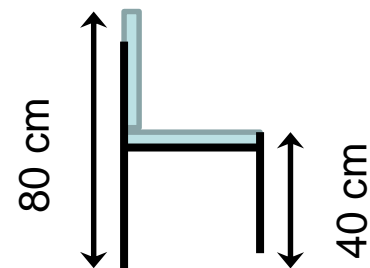

100cm

Single seater 80cm
Two seater 140cm
Three seater 200cm

WC/SF-222

COLLOSEUM SET

WC/SF-223

COLLOSEUM SET

WC/SF-223

COLLOSEUM SET

WC/SF-223

MONROE SET

WC/SF-224

MONROE SET

80cm dia

45cm

95cm

95cm