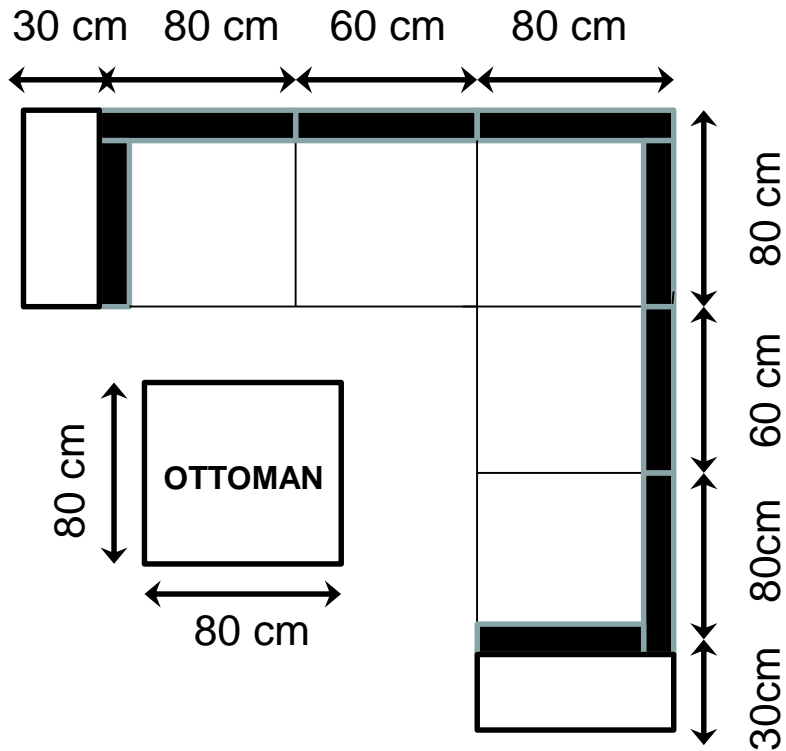

MODULAR EXTENSION SET (WITH BUILT IN SIDE TABLE)

WC/SF-209