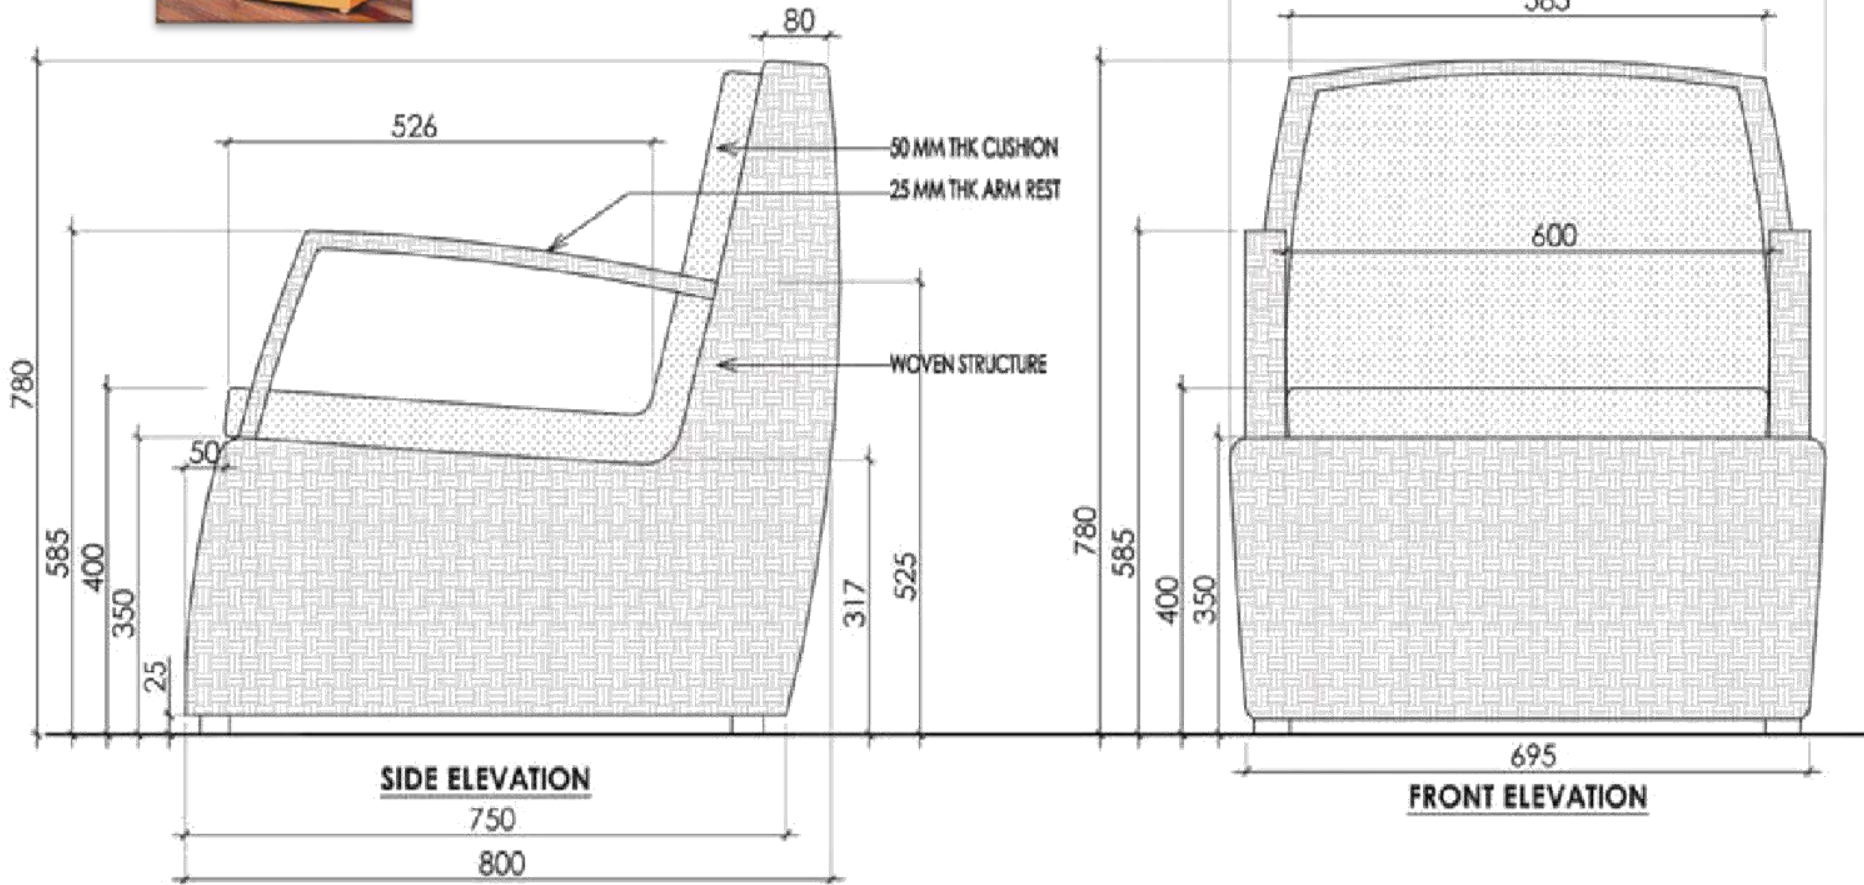

LEONARDO SET

ACTUAL SITE: SHIRO ,SAMRAT HOTEL ,DELHI

LEONARDO SET

Single seater

WC/SF-238

LEONARDO SET

Two seater

WC/SF-238