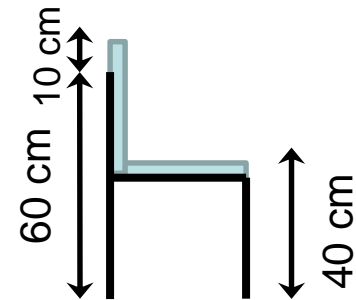

Ottoman : 45 x 60 x 40(H) cm

40cm

80cm

80cm

Single seater 65cm
Two seater 125cm
Three seater 185cm

Center table

100 x 60cm

45cm

ARIZONA SET

WC/SF-207

ARIZONA SET

40cm

80cm

70cm

Single seater 80cm
Two seater 140cm
Three seater 200cm

Center table

100x60cm

45cm

WC/SF-207

MODULAR EXTENSION SET

WC/SF-208

MODULAR EXTENSION SET

WC/SF-208

MODULAR EXTENSION SET (WITH BUILT IN SIDE TABLE)