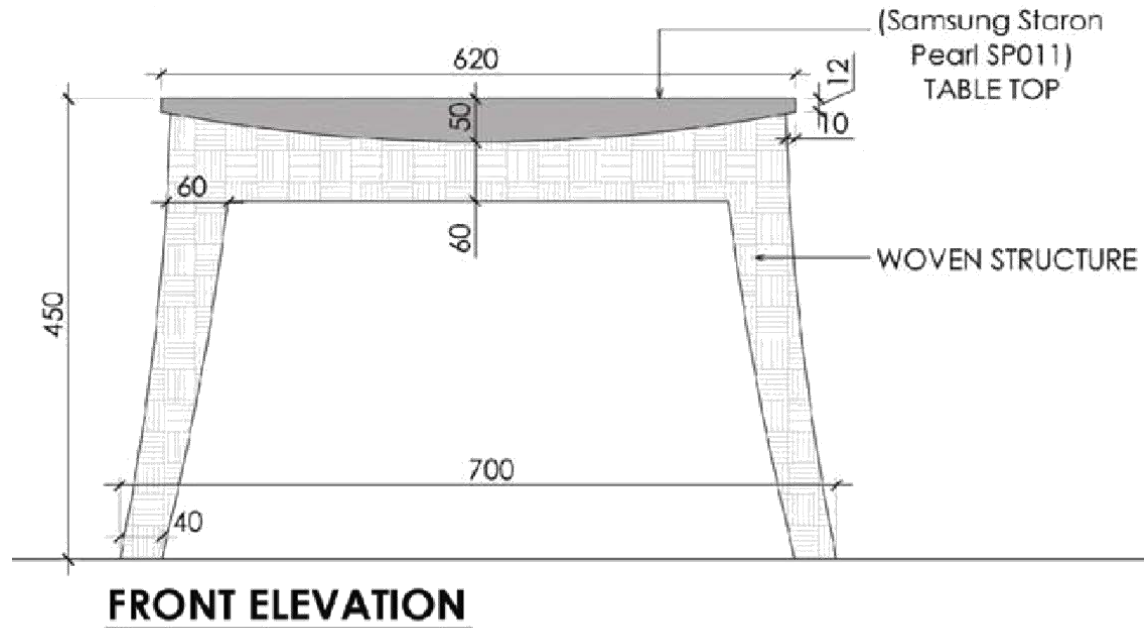

LEONARDO SET

Coffee table

WC/SF-238