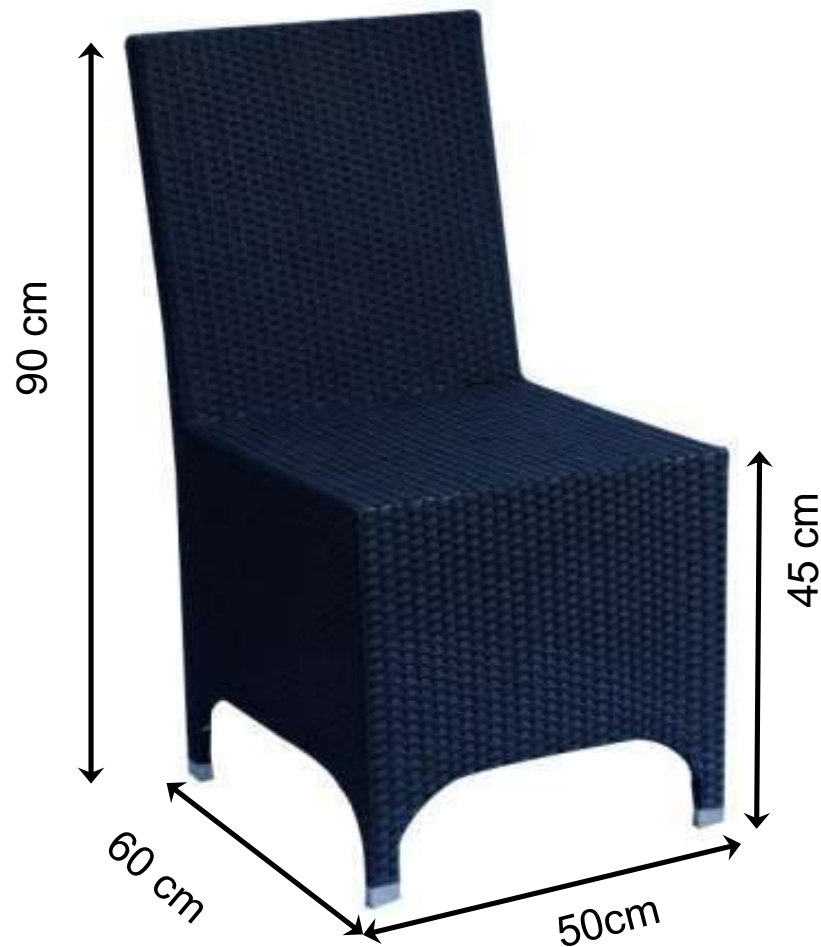

Without Arms

CHAIR :- WC/CH-103

Cushion thickness 5cm extra