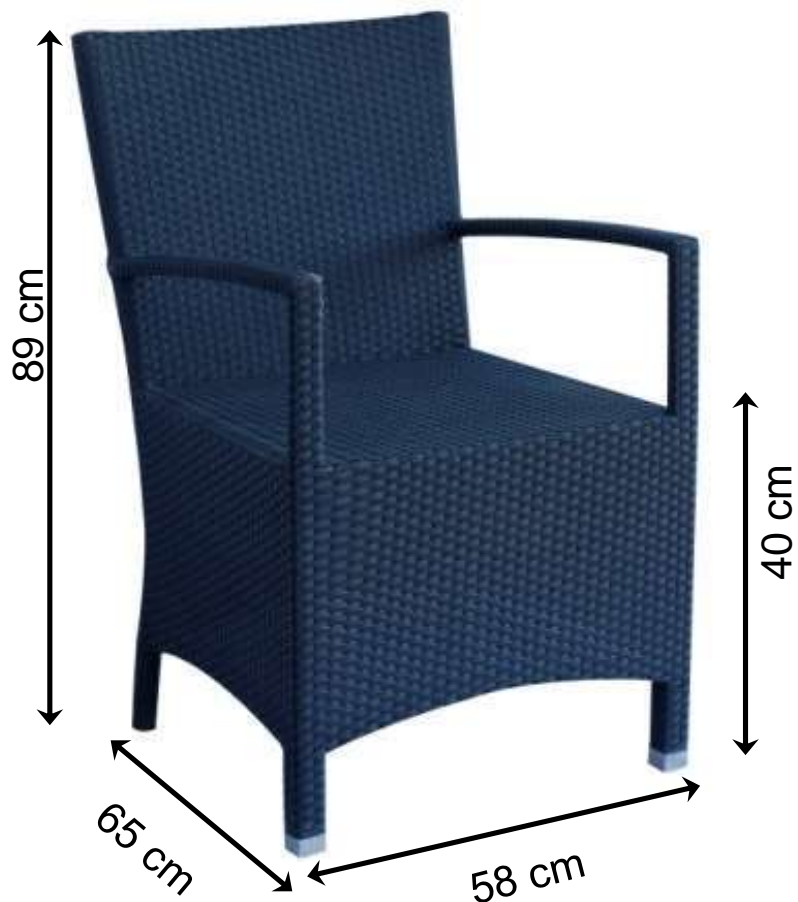

DUBLIN CHAIR (NON STACKING)

With Arms