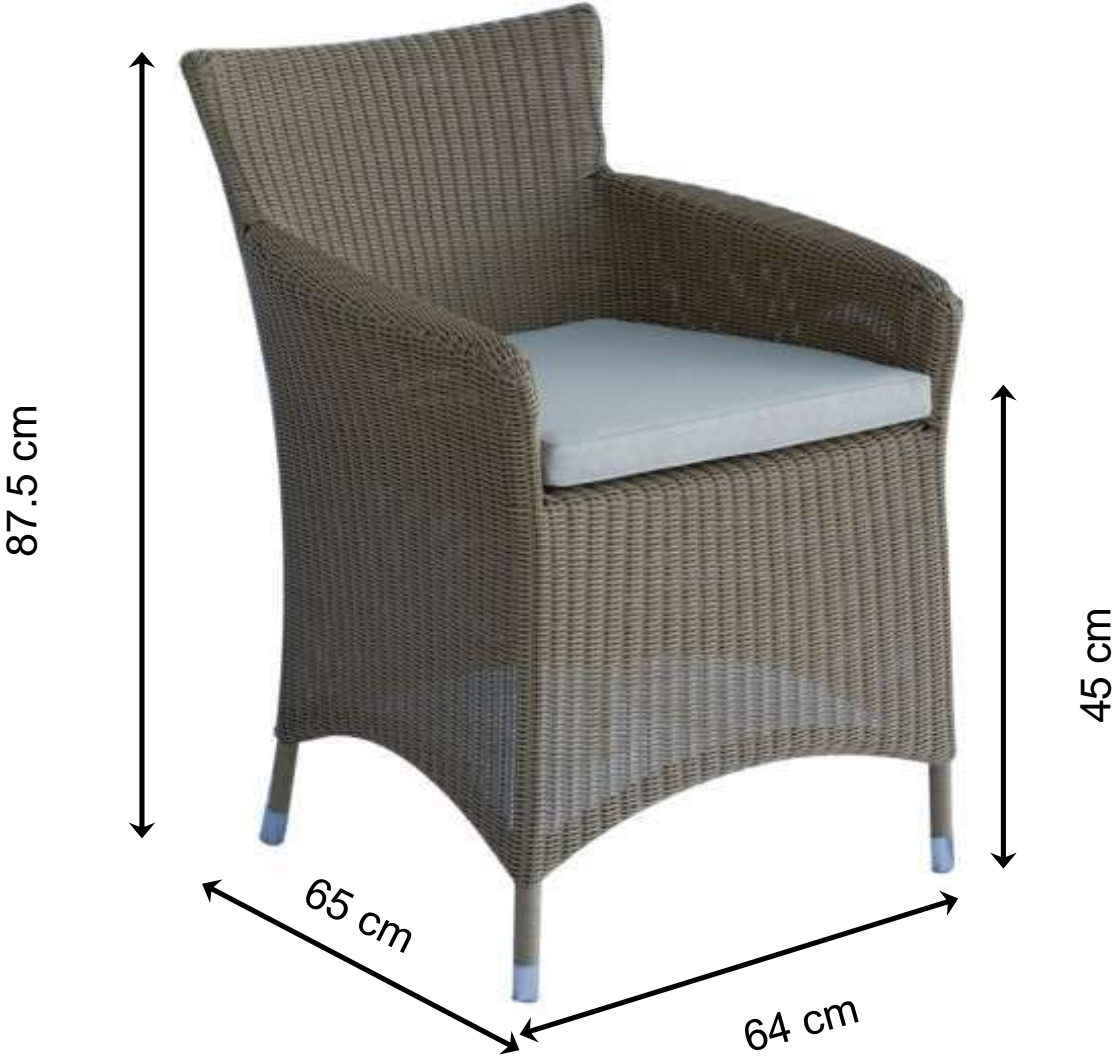

TYRONE CHAIR

CHAIR :- WC/CH-101

DUBLIN CHAIR (STACKING)

CHAIR :- WC/CH-102 CLASSIC SQUARE TABLE :- WC/T-102

DUBLIN CHAIR (STACKING)

CHAIR :- WC/CH-102

Cushion thickness 5cm extra

DUBLIN CHAIR (STACKING)