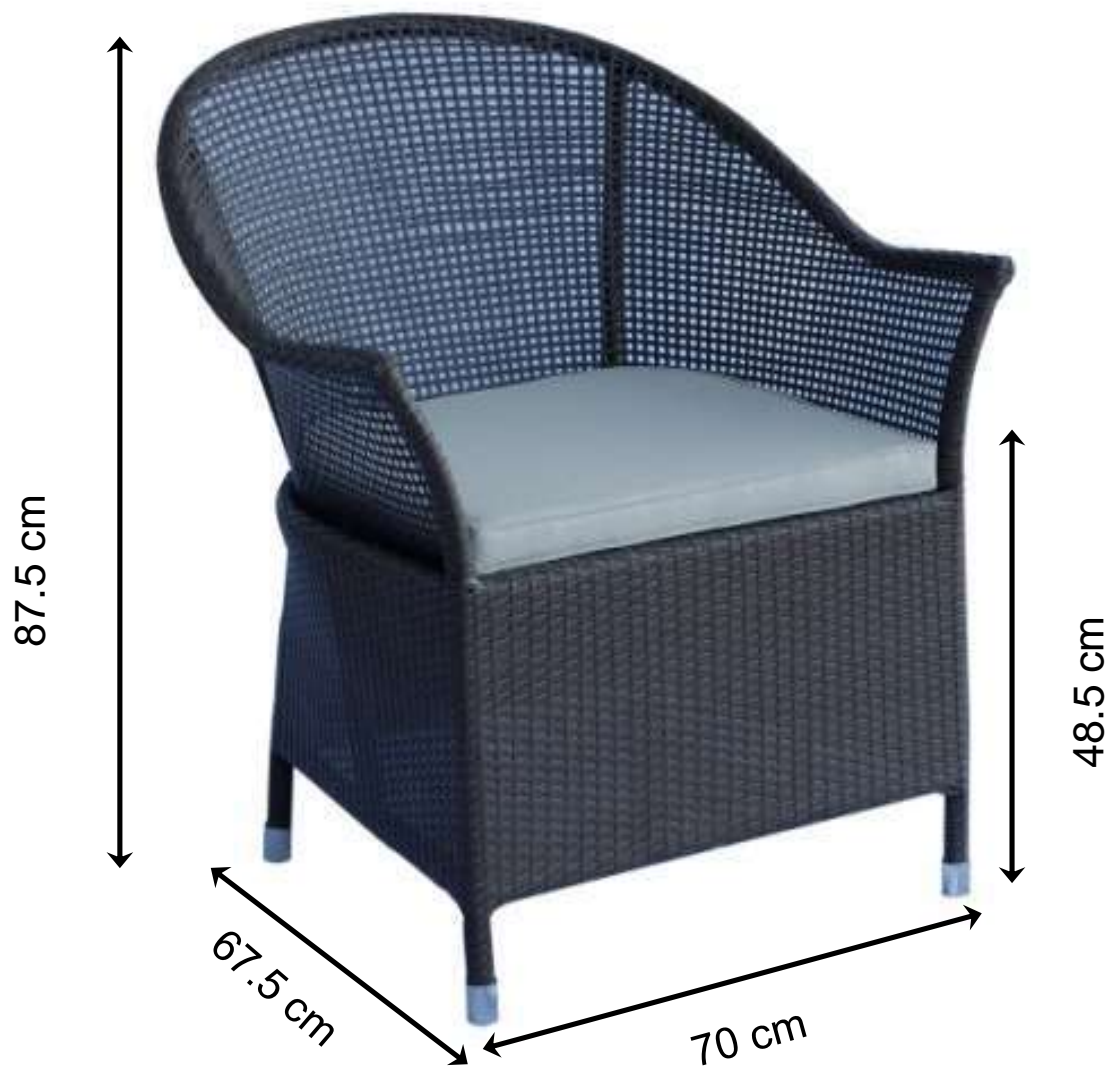

DERRY CHAIR