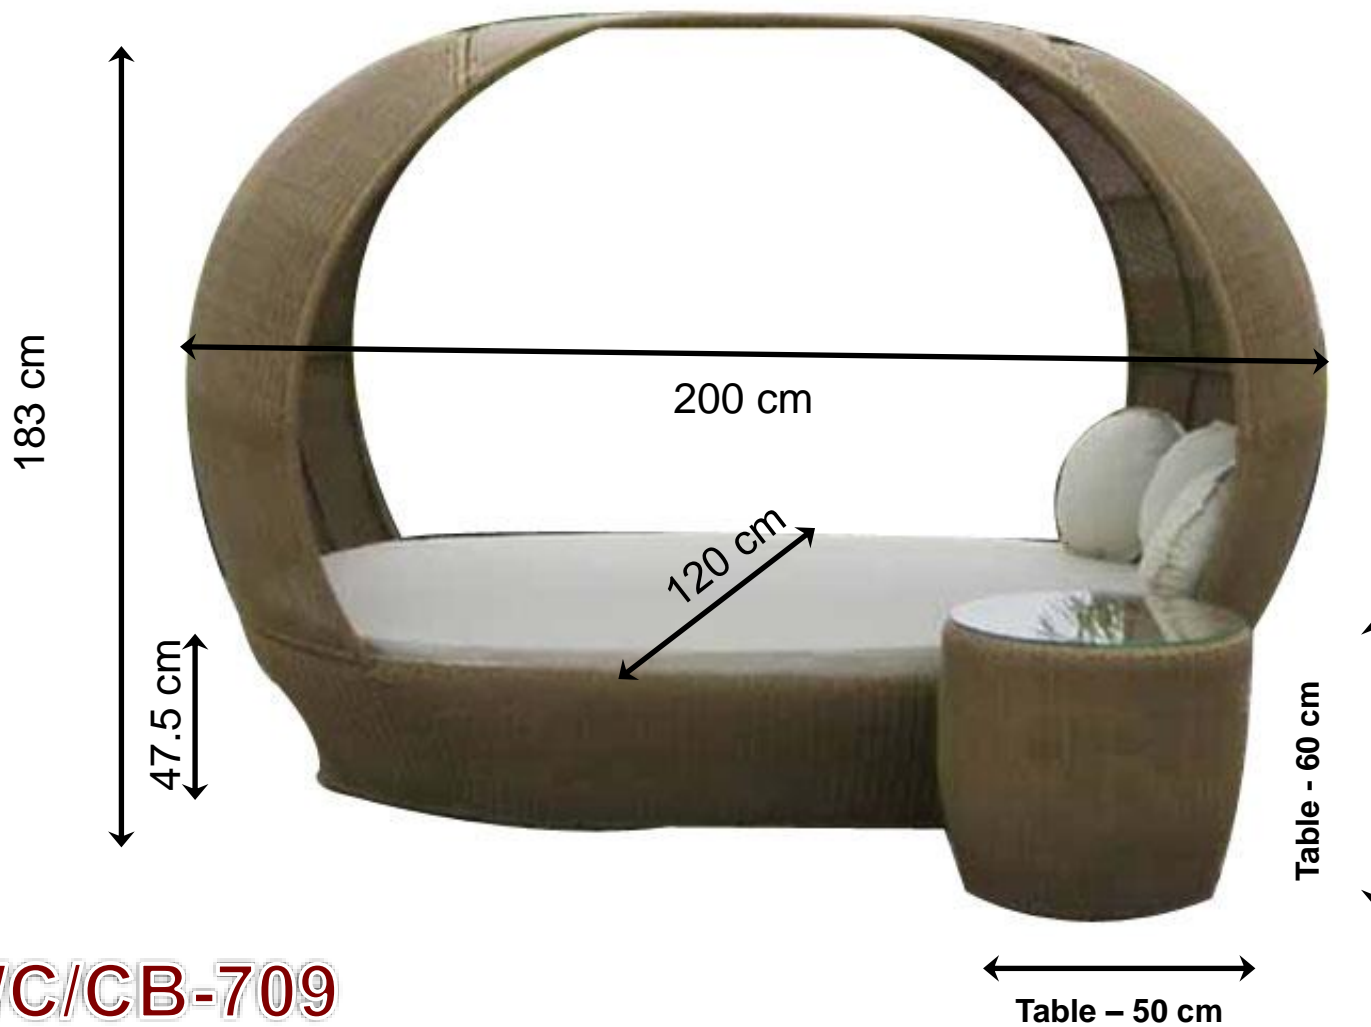

DOVER CABANA

WC/CB-709