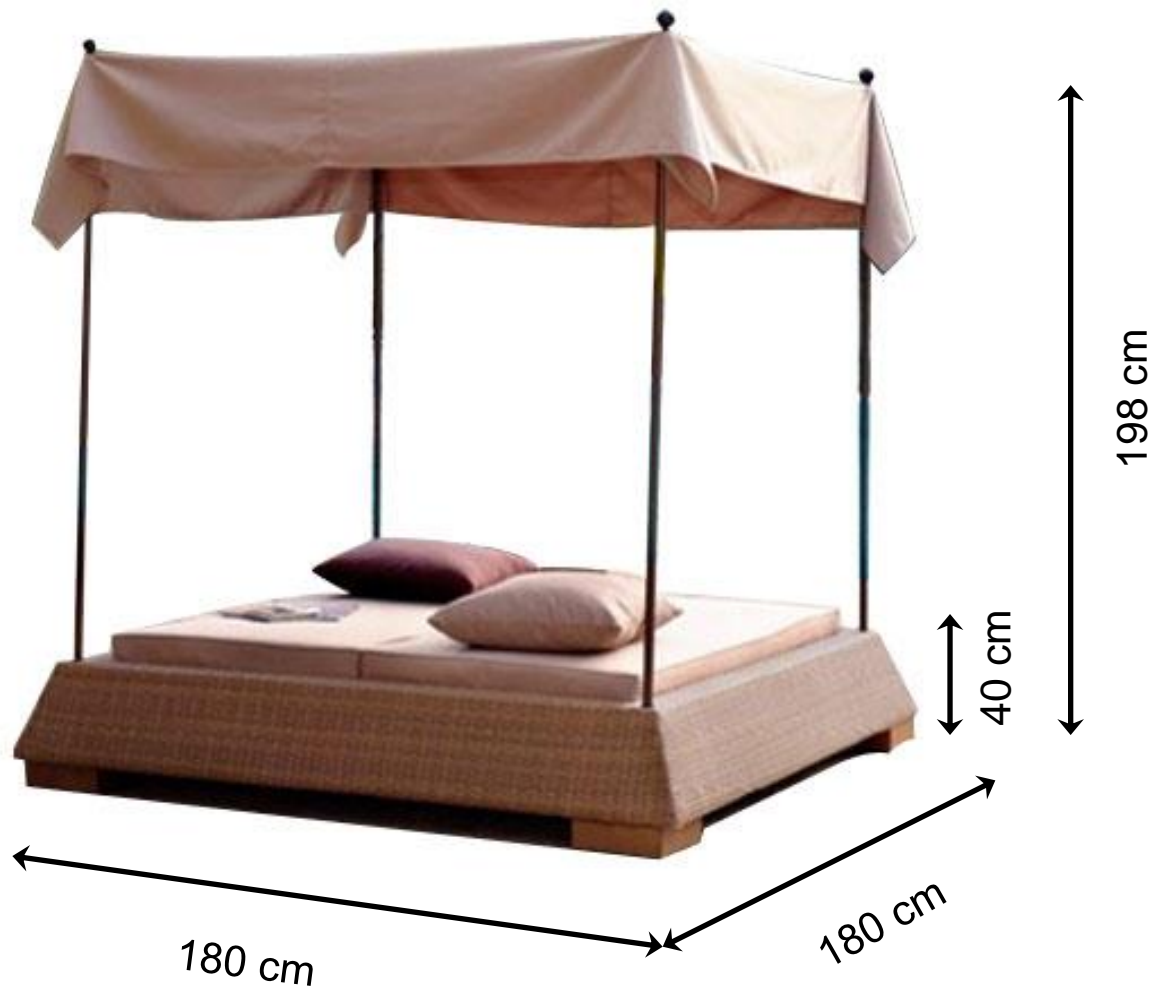

WC/CB-702

MADISON CABANA

WC/CB-703

MADISON CABANA

WC/CB-703

HAMILTON CABANA

WC/CB-704

HAMILTON CABANA

WC/CB-704

WALTON CABANA

WC/CB-705

WALTON CABANA

The cabana Height is 198 cm

WC/CB-705

HIGHLAND CABANA

WC/CB-706