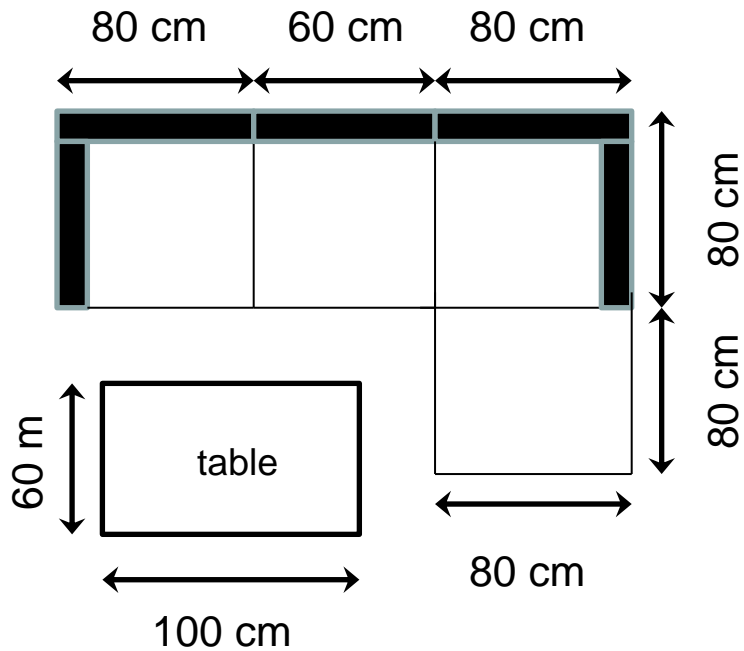

WC/CB-704

WALTON CABANA

WC/CB-705

WALTON CABANA

The cabana Height is 198 cm

WC/CB-705

HIGHLAND CABANA

WC/CB-706