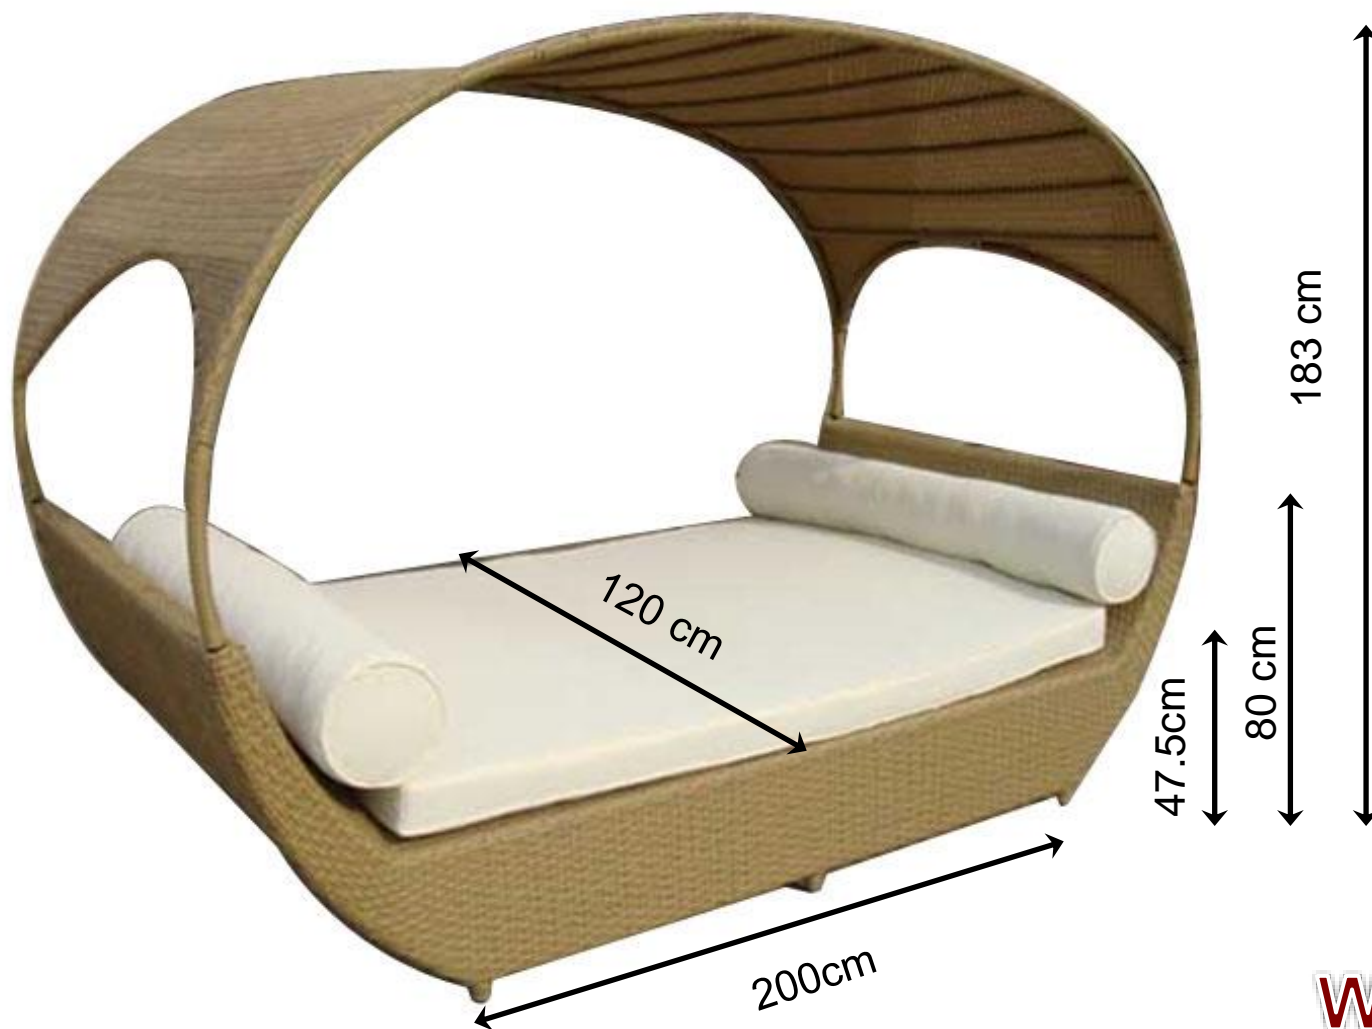

DUDLEY CABANA

WC/CB-708