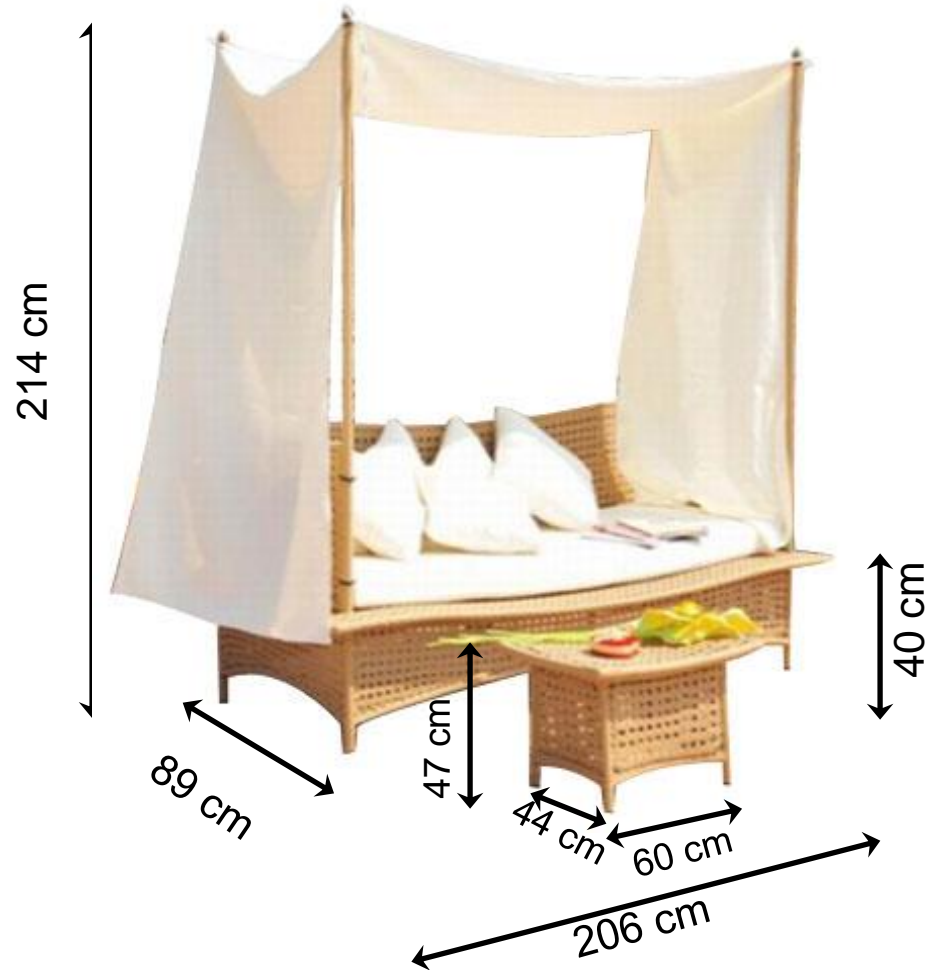

DAY DREAMER CABANA

WC/CB-702