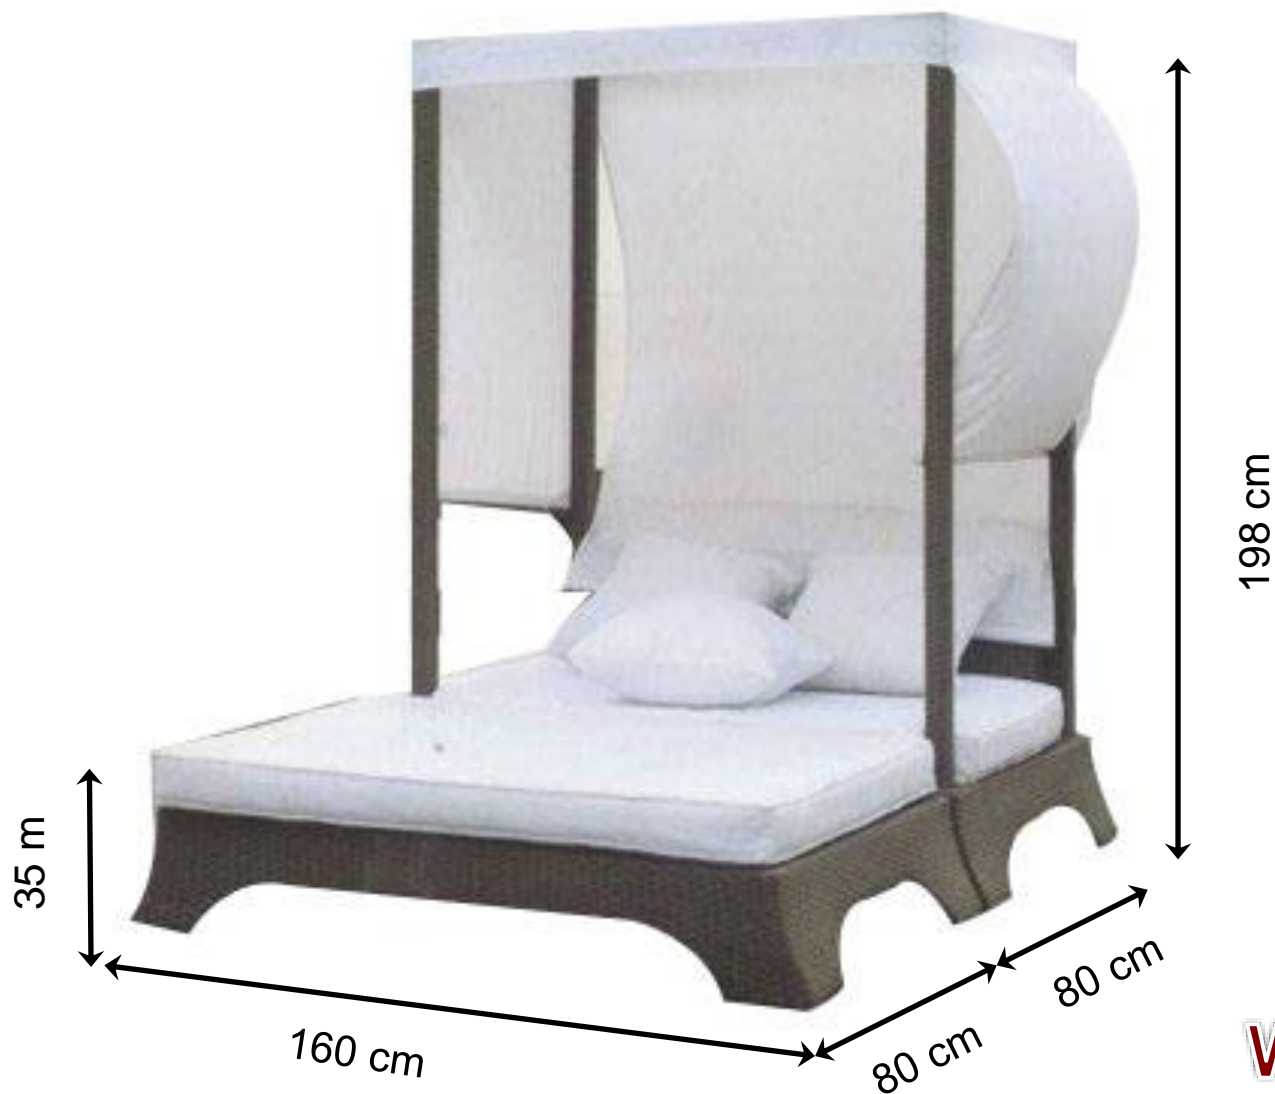

HIGHLAND CABANA

WC/CB-706