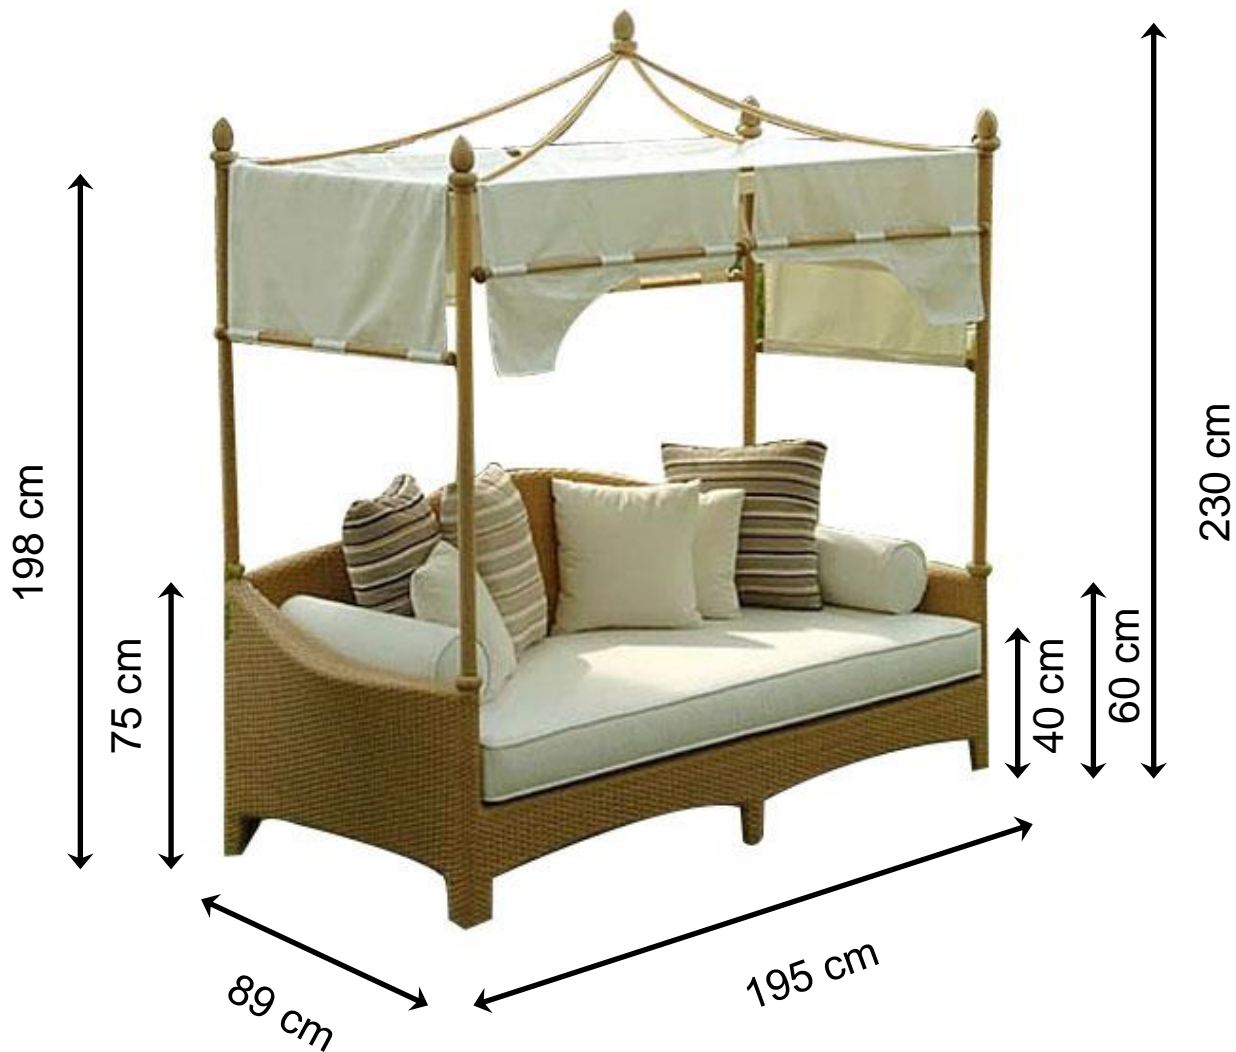

WC/CB-701

MONACO CABANA

WC/CB-701

DAY DREAMER CABANA

WC/CB-702

DAY DREAMER CABANA

WC/CB-702

DAY DREAMER CABANA

WC/CB-702

MADISON CABANA

WC/CB-703

MADISON CABANA

WC/CB-703

HAMILTON CABANA

WC/CB-704

HAMILTON CABANA

WC/CB-704

WALTON CABANA

WC/CB-705

WALTON CABANA

The cabana Height is 198 cm

WC/CB-705

HIGHLAND CABANA

WC/CB-706