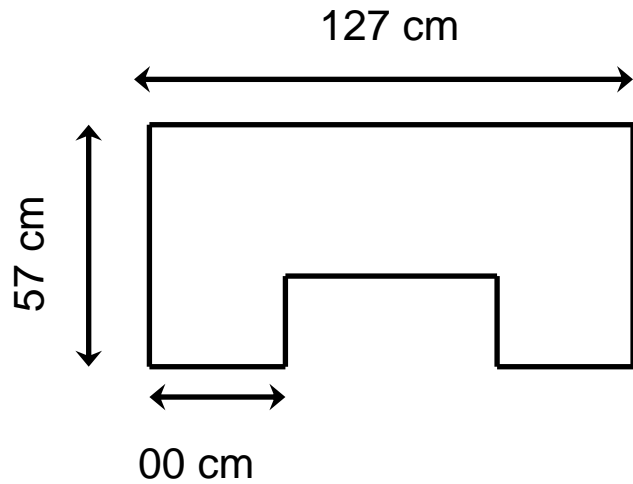

Winston Bar Counter

Plan of the counter