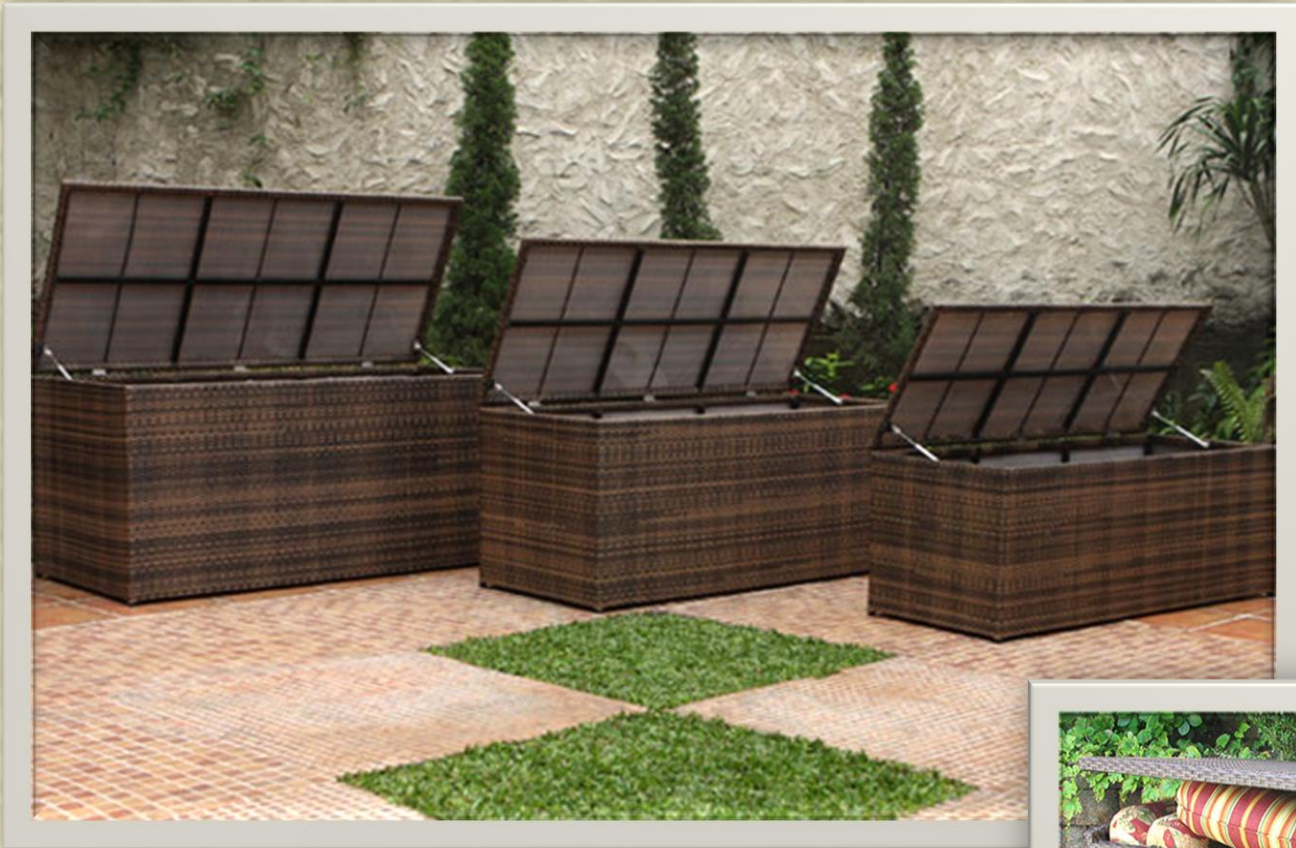

Console

Sizes

Length : 120cm

Depth : 50 cm

Height : 90 cm

Service Counter WC/SC-01

Sizes

Length : 120cm

Depth : 50 cm

Height : 90 cm

Service Counter

WC/SC-02

Sizes

Length : 105 cm

Depth : 55 cm

Height : 100 cm

Service Counter WC/SC-03

Storage Boxes

Storage Boxes
Available in various sizes

Sizes

Small	45x45x45 mm
Medium	45x45x50 mm
Large	45x45x70 mm

Planters WC/PL-01

Sizes

Small	45x45x45 mm
Medium	45x45x50 mm
Large	45x45x70 mm