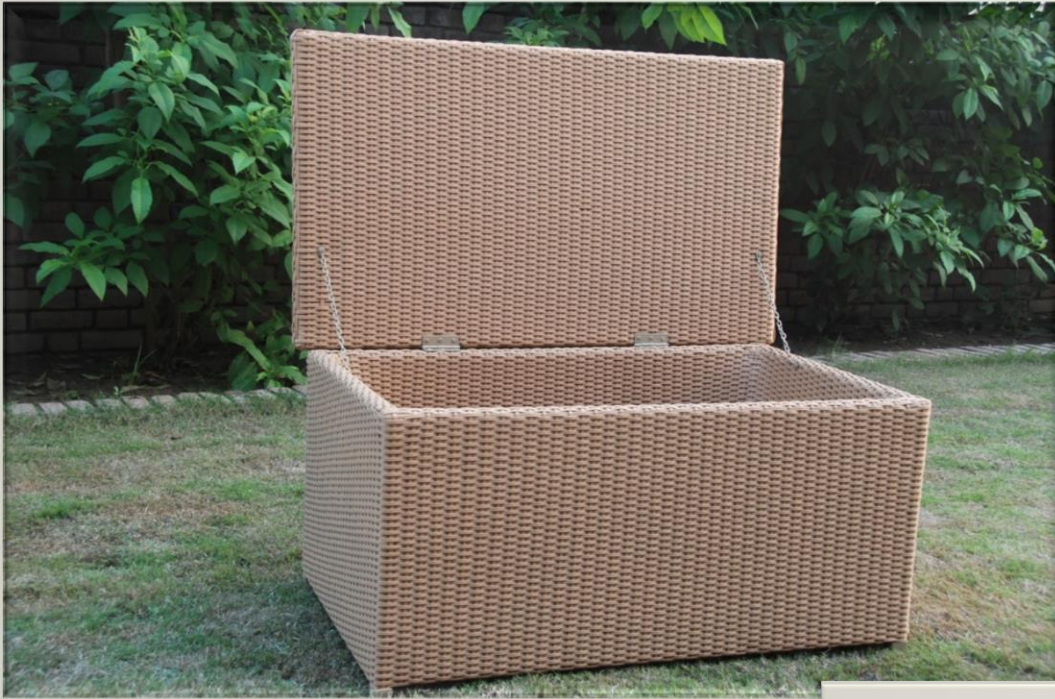

Console

Sizes

Length : 120cm

Depth : 50 cm

Height : 90 cm

Service Counter WC/SC-01

Sizes

Length : 120cm

Depth : 50 cm

Height : 90 cm

Service Counter

WC/SC-02

Sizes

Length : 105 cm

Depth : 55 cm

Height : 100 cm

Service Counter WC/SC-03

Storage Boxes

Storage Boxes
Available in various sizes

Sizes

Small	45x45x45 mm
Medium	45x45x50 mm
Large	45x45x70 mm

Planters WC/PL-01

Sizes

Small	45x45x45 mm
Medium	45x45x50 mm
Large	45x45x70 mm

Sizes

Small 45 x 45 x45 mm

Medium 45 x 45 x60 mm

Large 45 x 45 x75mm

Planters WC/PL-05

Sizes

Length : 85cm

Width : 50 cm