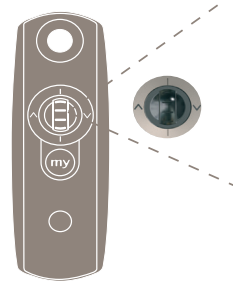

VerA

System Mega Umbrella With Jack
Square Shape 300-350-400-450cm
Round Shape 300-350-400-450cm

features

SOMFY

In all of our motorized awning systems we use SOMFY motors, which are the leader in its class. With a 5 year of warranty, our motors are the most silent ones on the market. The RTS Systems, which work with radio technology, do not require a cord between motorized awning and operation source. Only with one click on the remote control you can manage your awning as you sit or have it automatically open or close with a sun and wind sensor.

Dimmer

A central thumbwheel that adjusts the luminous intensity and the power of heat

Heating Module

Lighting Module

Remote Controls

Wind Sensor

Wind and Sun Sensor

SunSensor