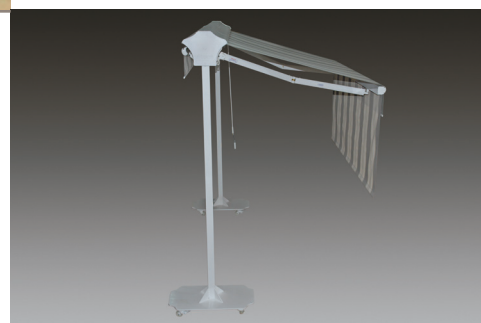

System Double Side Retractable Awning
Widht 300-700cm
Projection 300-800cm
Inclination 0°-55°