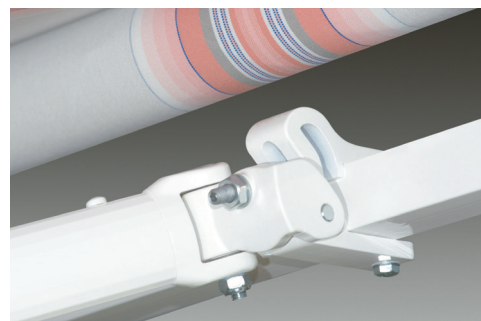

System Retractable Awning
Widht 200-600cm
Projection 150-300cm
Inclination 0°-50°

features

CLASSIC