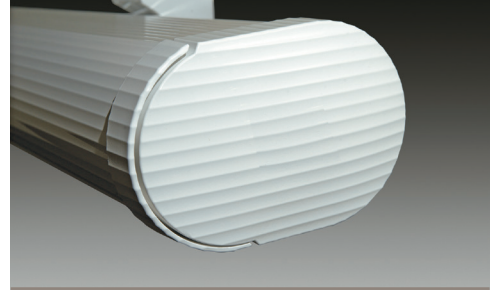

System Cassette Awning
Widht 200-700cm
Projection 150-350cm
Inclination 0°-45°

features