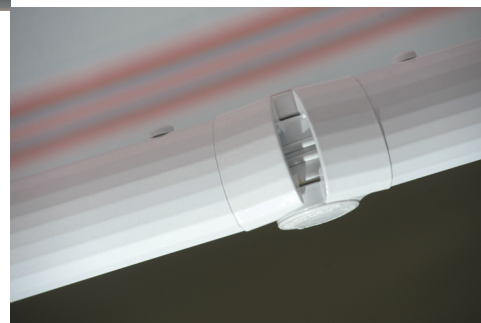

System Retractable Awning
Widht 200-600cm
Projection 150-300cm
Inclination 0°-50°

features

CLASSIC