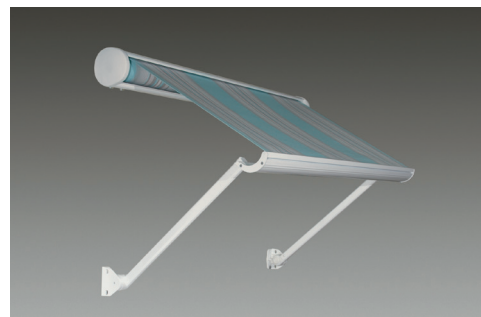

VerA

System Huge Cassette Awning
Widht 200-700cm
Projection 150-400cm
Inclination 0°-45°

features

SANTANA

SANTANA double side retractable awning like a bridge...

Santana model system are produced from Elegance, Elite, Deluxe, Smart and Classic awning models. There are 2 separate awnings that work on Santana; so these awnings are operated as independent. The legs of construction may be fixed on the floor or wheeled. The double side hood frame is put on the top of Santana to prevent the water to flow between 2 awnings and to protect the awnings. With Shadeplus system, the valances can move 200 cm up-down. So the horizontal sun rays can be prevented to get inside.

VerA

System Double Side Retractable Awning
Widht 300-700cm
Projection 300-800cm
Inclination 0°-55°

features

WINTENT

WINTENT drop-arm
cassette awning
shade instead of darkness...

Delicate and practical solution
to protect houses, villas,
stores, shops from harmful rays
of the sun.

The slope of WINTENT can be
from 0 to 180 °, so the sun is let
inside living places as wished.

Compact cassette system of
Wintent protects the fabric and
mechanism from the external
effects.

The shape of drop-arm can be
straight or curved. These arms
keep the fabric so tight due to
the strong springs integrated
inside them.

VerA

System Drop-Arm Cassette Awning
Widht 100-500cm
Projection 50-200cm
Inclination 0°-180°

features

VOGUE

VOGUE sliding terrace awning larger outdoors...

Vogue is an aluminium structure integrated with sliding mechanism connected to the fabric to cover the large outdoors such as the terraces of restaurants, cafes or houses. Working principle of the system is that the front bar connected to the fabric on the awning, slides on the guide profiles.