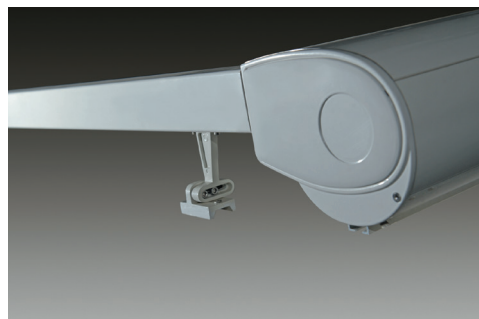

features

SWING

SWING mega umbrella
moveable shade...

Swing mega umbrella is most practical solution for large open air locations. Proportionate to the size of the area, the number of umbrellas can be increased or decreased. Some of the umbrellas may be opened while others shut to provide sunny or shady areas according to your preferences. Swing is the right solution for needs with its dimensions and square or circular shape. Four marble blocks, each one is 25 kg, at the foot of the umbrella provide additional safety on windy days. Optionally, you may utilize wheels to move the umbrella according to the angle of the sun instead of moving the location seated.