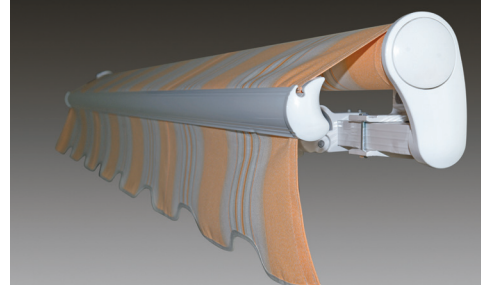

System Retractable Awning
Widht 200-700cm
Projection 150-400cm
Inclination 0°-55°