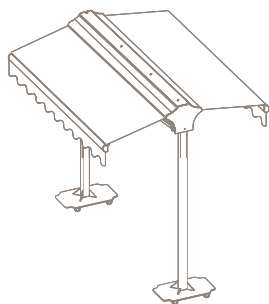

System Double Side Retractable Awning
Widht 300-700cm
Projection 300-800cm
Inclination 0°-55°