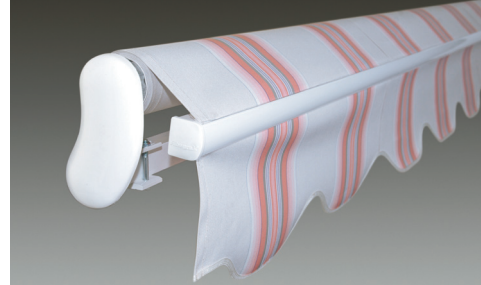

System Retractable Awning
Widht 200-600cm
Projection 150-300cm
Inclination 0°-50°

features

CLASSIC