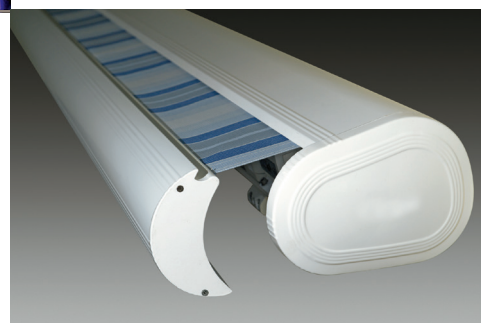

System Huge Cassette Awning
Widht 200-700cm
Projection 150-400cm
Inclination 0°-45°

features