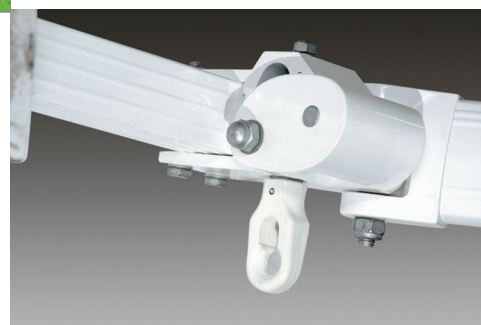

System Retractable Awning
Widht 200-700cm
Projection 150-400cm
Inclination 0°-55°