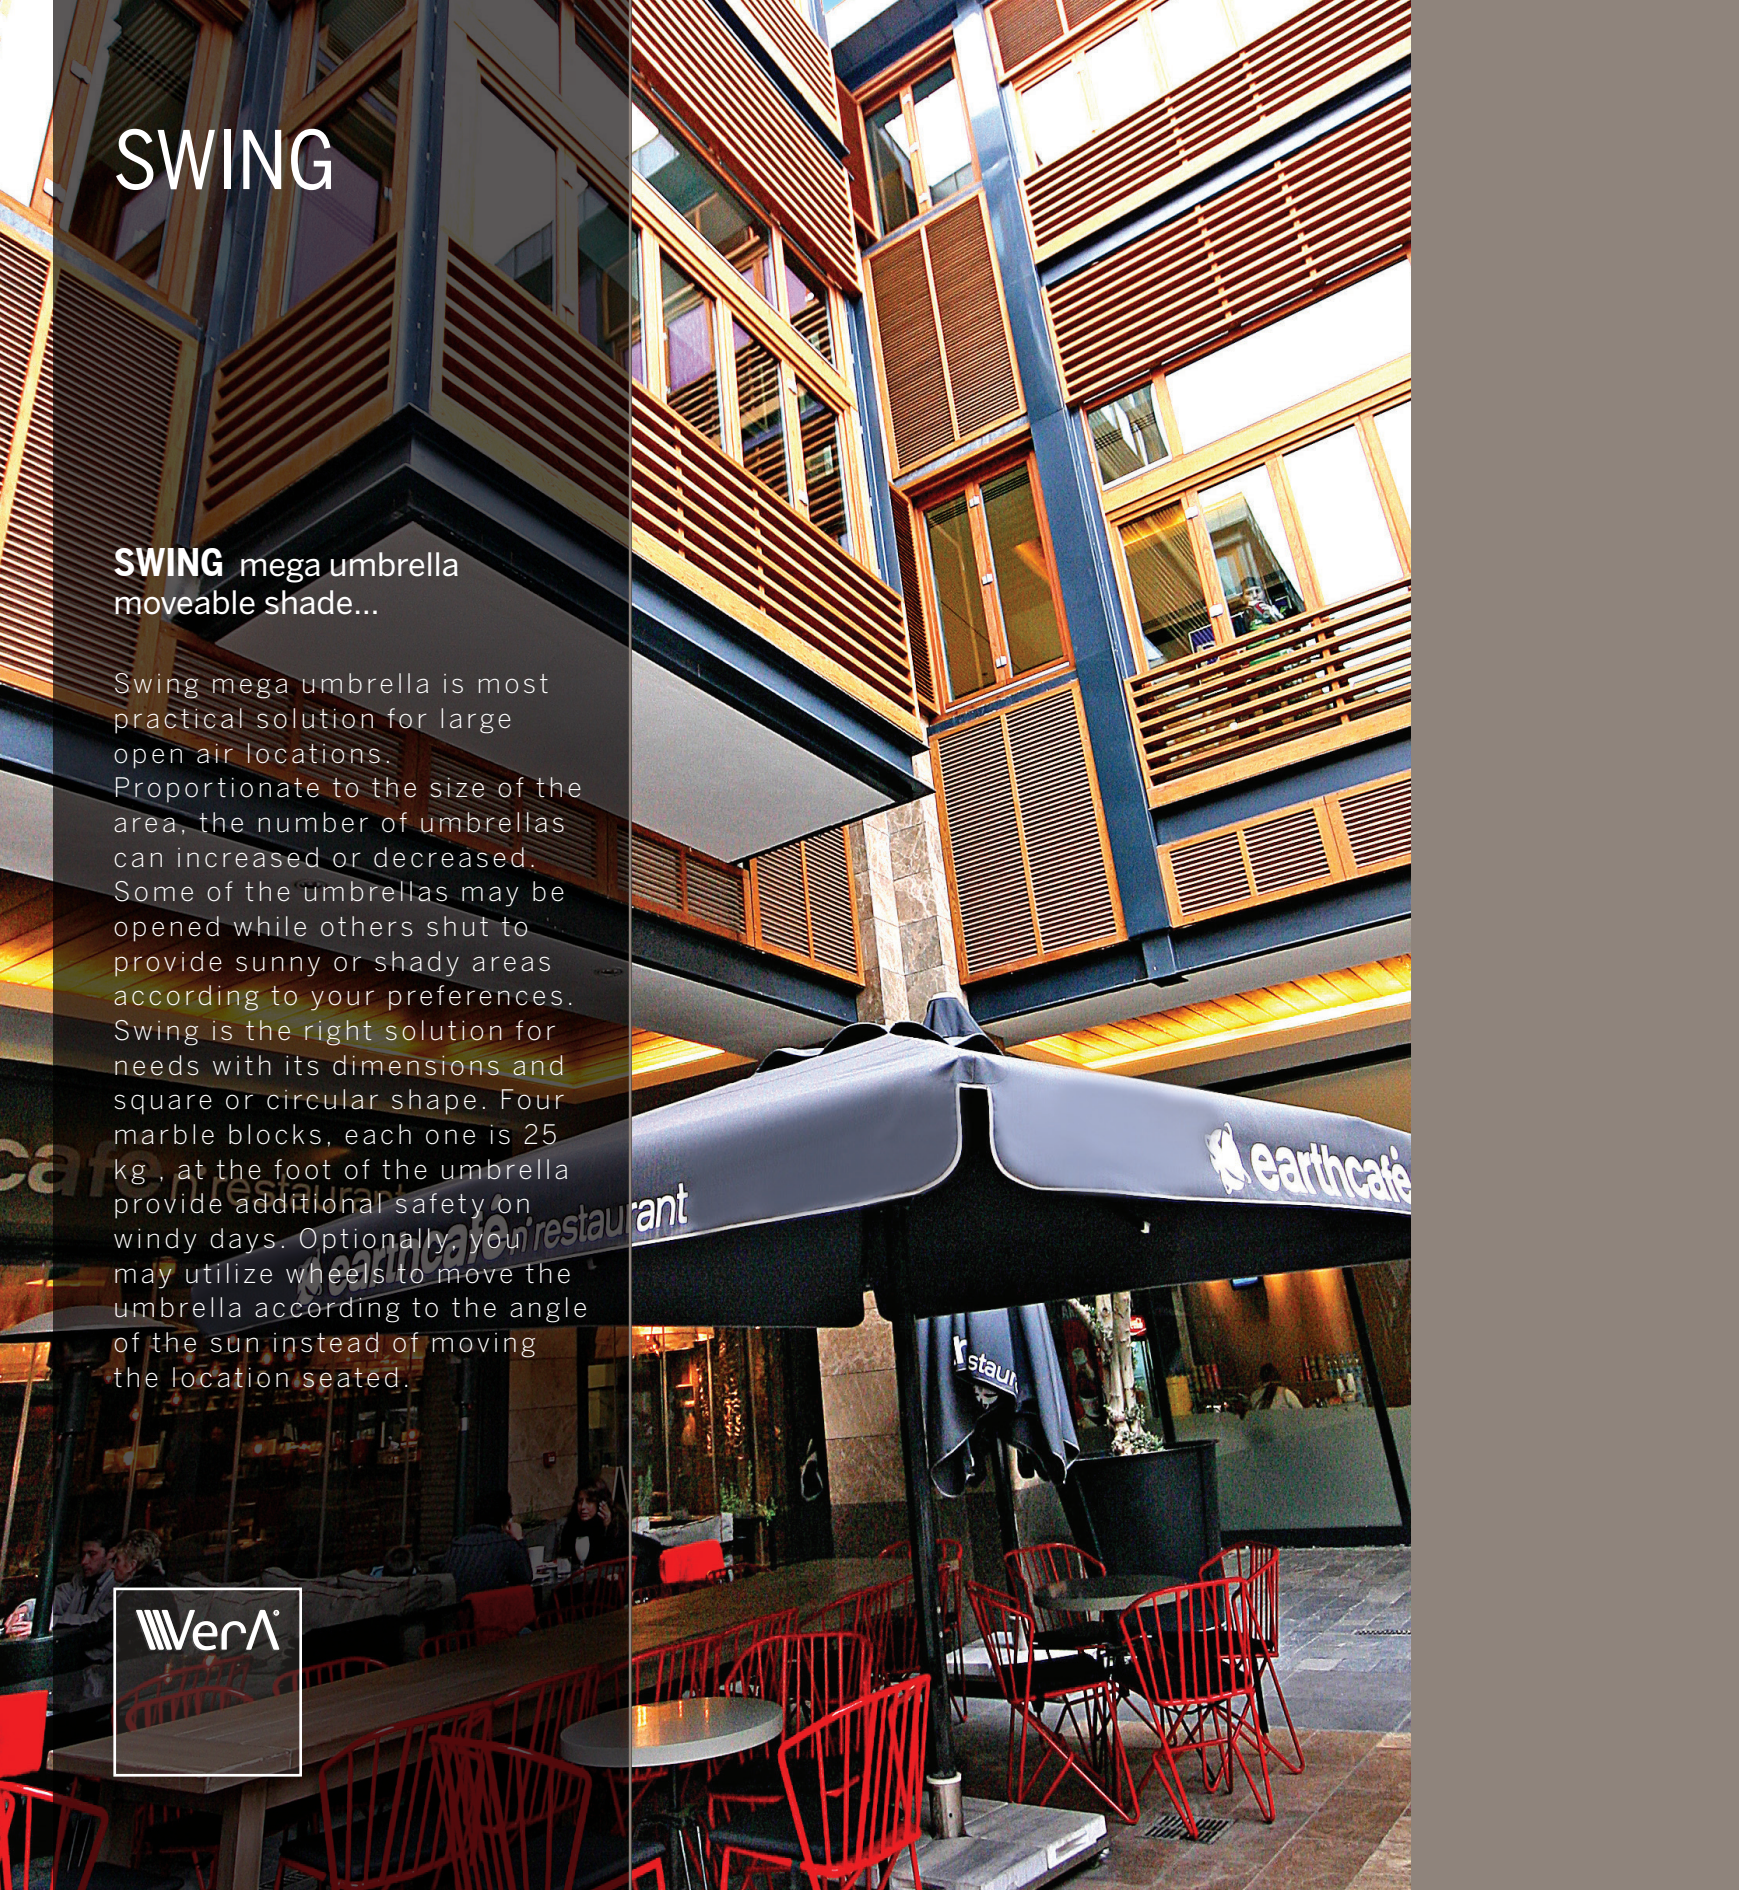

SWING

SWING mega umbrella
moveable shade...

Swing mega umbrella is most practical solution for large open air locations. Proportionate to the size of the area, the number of umbrellas can be increased or decreased. Some of the umbrellas may be opened while others shut to provide sunny or shady areas according to your preferences. Swing is the right solution for needs with its dimensions and square or circular shape. Four marble blocks, each one is 25 kg, at the foot of the umbrella provide additional safety on windy days. Optionally, you may utilize wheels to move the umbrella according to the angle of the sun instead of moving the location seated.

VerA