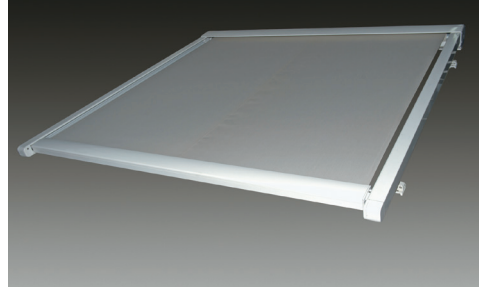

features

GLOSSY

GLOSSY sliding conservatory awning
cool summer days...

With Glossy conservatory awning, the sun shine reaches inside your conservatory as you wish and make coolness inside. With a sliding system parallel to the profile of the conservatory , Glossy is applied in the exterior. The sunshine is thus blocked from reaching the interior; it provides more coolness cooling in comparison with internal shading. This model awning is also applicable for pergolas.

features

SWING

SWING mega umbrella
moveable shade...

Swing mega umbrella is most practical solution for large open air locations. Proportionate to the size of the area, the number of umbrellas can be increased or decreased. Some of the umbrellas may be opened while others shut to provide sunny or shady areas according to your preferences. Swing is the right solution for needs with its dimensions and square or circular shape. Four marble blocks, each one is 25 kg, at the foot of the umbrella provide additional safety on windy days. Optionally, you may utilize wheels to move the umbrella according to the angle of the sun instead of moving the location seated.