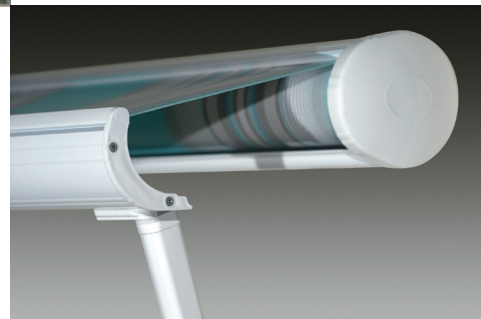

System Drop-Arm Cassette Awning
Widht 100-500cm
Projection 50-200cm
Inclination 0°-180°

features