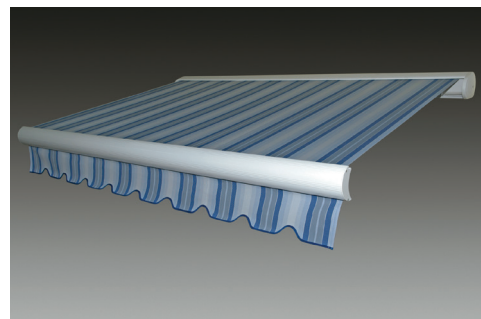

VerA

System Cassette Awning
Widht 200-700cm
Projection 150-350cm
Inclination 0°-45°

features

ELITE

ELITE cassette awning more shade...

With its extension capacity of 400 cm, Elite cassette awning is ideal for those who are looking for more shade.

The cassette system is larger and more resistant, protects the awning fabric and working mechanism from the negative effects of natural conditions. Elite cassette awning can be operated only with a remote control. Of course with smart sun and wind sensors, the awning can be automatically opened and closed according to the sunshine and weather conditions.

VerA

System Huge Cassette Awning
Widht 200-700cm
Projection 150-400cm
Inclination 0°-45°

features

SANTANA

SANTANA double side retractable awning like a bridge...

Santana model system are produced from Elegance, Elite, Deluxe, Smart and Classic awning models. There are 2 separate awnings that work on Santana; so these awnings are operated as independent. The legs of construction may be fixed on the floor or wheeled. The double side hood frame is put on the top of Santana to prevent the water to flow between 2 awnings and to protect the awnings. With Shadeplus system, the valances can move 200 cm up-down. So the horizontal sun rays can be prevented to get inside.