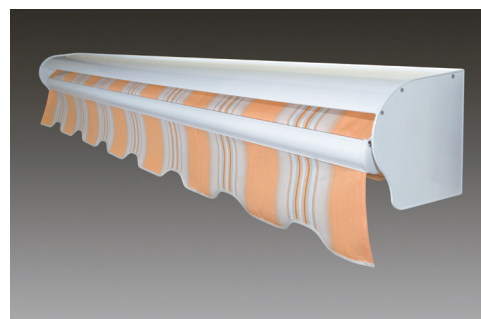

System Retractable Awning
Widht 200-700cm
Projection 150-400cm
Inclination 0°-55°