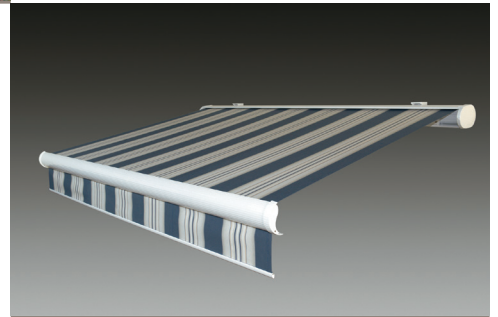

System Cassette Awning
Widht 200-700cm
Projection 150-350cm
Inclination 0°-45°

features