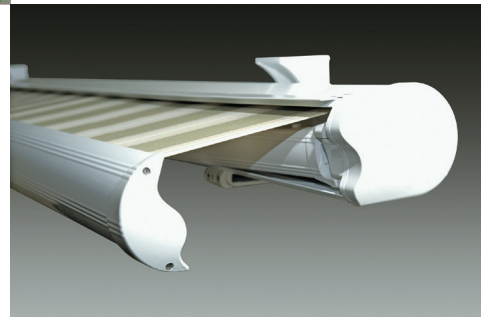

Smart can be with the slope adjustment system as optional. Due to this system, the end users can easily alter the slope of the awning with only turning the crank rod without any service by sellers. To provide continuous shade for the seated area according to the movement of the sun from east to west, it is enough to just change the slope of the awning. The rain water gutter on the front bar of the awning prevents the water from running down the gutters. With Shadeplus system, the valances can move 200 cm up-down. So the horizontal sun rays can be prevented to get inside.

VerA

System Retractable Awning
Widht 200-700cm
Projection 150-400cm
Inclination 0°-55°

AURA

AURA cassette awning
small but so durable...

Aura is the smallest cassette model with its 13 x 22 cm dimensions in our cassette awning range while it's durable to the heavy duties against the negative effects of natural conditions. Aura cassette awning provides maximum protection thanks to its compact and modern cassette design. With small dimensions, an especially harmonic and unobtrusive integration of the awning to the facade is achieved as it adds aesthetic to the both commercial and private places with its dynamic construction.

VerA

System System Cassette Awning
Widht 200-500cm
Projection 150-300cm
Inclination 0°-45°

features

ELEGANCE

ELEGANCE cassette awning
beyond shade...

Elegance cassette awning with its stylish design has been developed to decorate the facades of the buildings. Due to its compact cassette system, it fully protects the fabric and its working mechanism from external effects.