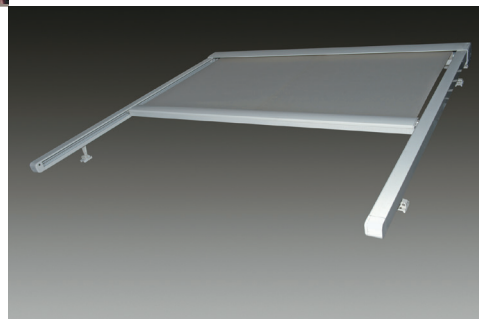

features

GLOSSY

GLOSSY sliding conservatory awning
cool summer days...

With Glossy conservatory awning, the sun shine reaches inside your conservatory as you wish and make coolness inside. With a sliding system parallel to the profile of the conservatory , Glossy is applied in the exterior. The sunshine is thus blocked from reaching the interior; it provides more coolness cooling in comparison with internal shading. This model awning is also applicable for pergolas.

features

SWING

SWING mega umbrella
moveable shade...

Swing mega umbrella is most practical solution for large open air locations. Proportionate to the size of the area, the number of umbrellas can be increased or decreased. Some of the umbrellas may be opened while others shut to provide sunny or shady areas according to your preferences. Swing is the right solution for needs with its dimensions and square or circular shape. Four marble blocks, each one is 25 kg, at the foot of the umbrella provide additional safety on windy days. Optionally, you may utilize wheels to move the umbrella according to the angle of the sun instead of moving the location seated.