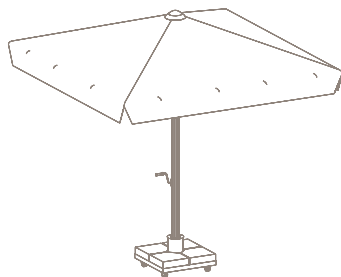

System Mega Umbrella With Jack
Square Shape 300-350-400-450cm
Round Shape 300-350-400-450cm

features