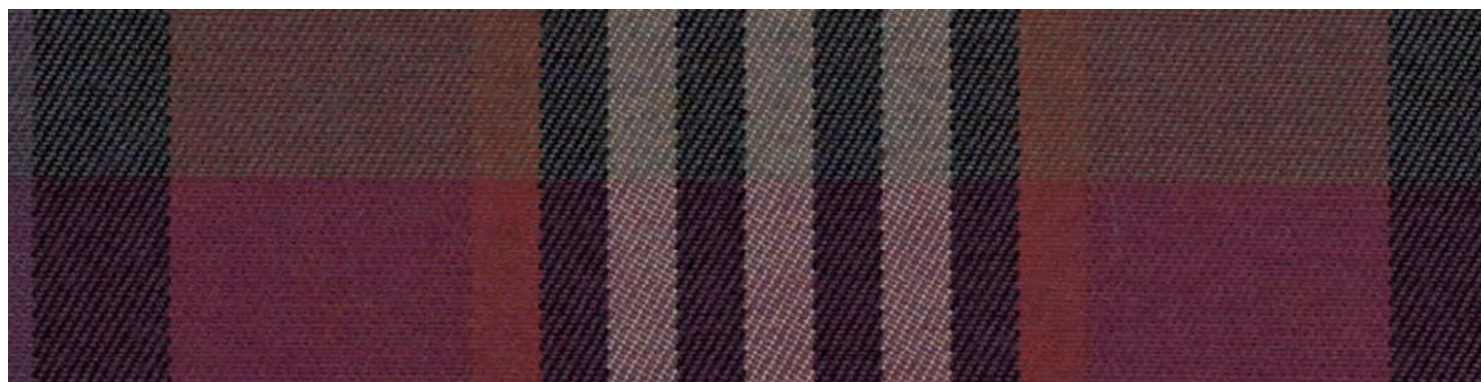

SUNBRELLA® CHECKS

CHE F057 140
EDWARD RED | REPEAT/RAPPORT: $\leftarrow 27\text{ cm} \rightarrow$ $\updownarrow 22\text{ cm}$