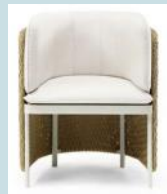

Width : 65 cm
Depth : 55 cm
Height : 76 cm
Seat hgt: 45 cm

Dining Chair